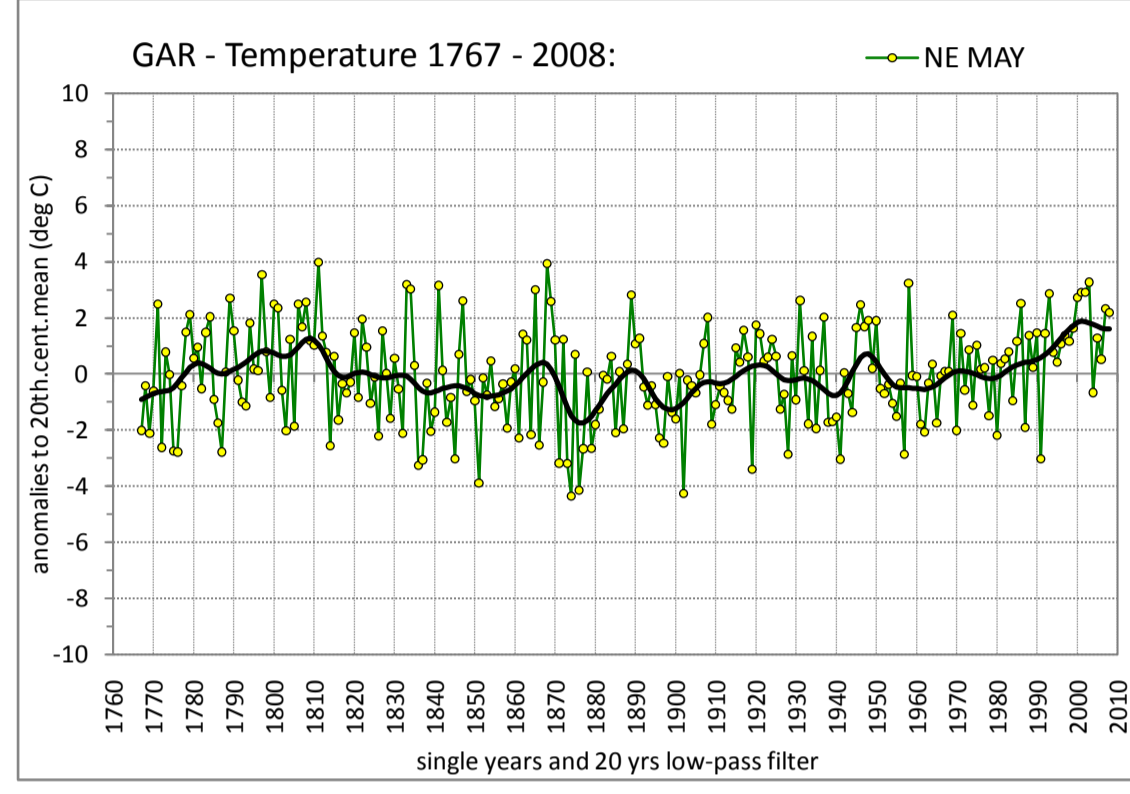

COARSE RESOLUTION SUBREGION NORTH EAST

MEAN AIR TEMPERATURE

Regionally averaged timeseries of the 35 north-eastern temperature stations. The charts show the anomalies to the 20th. century mean.