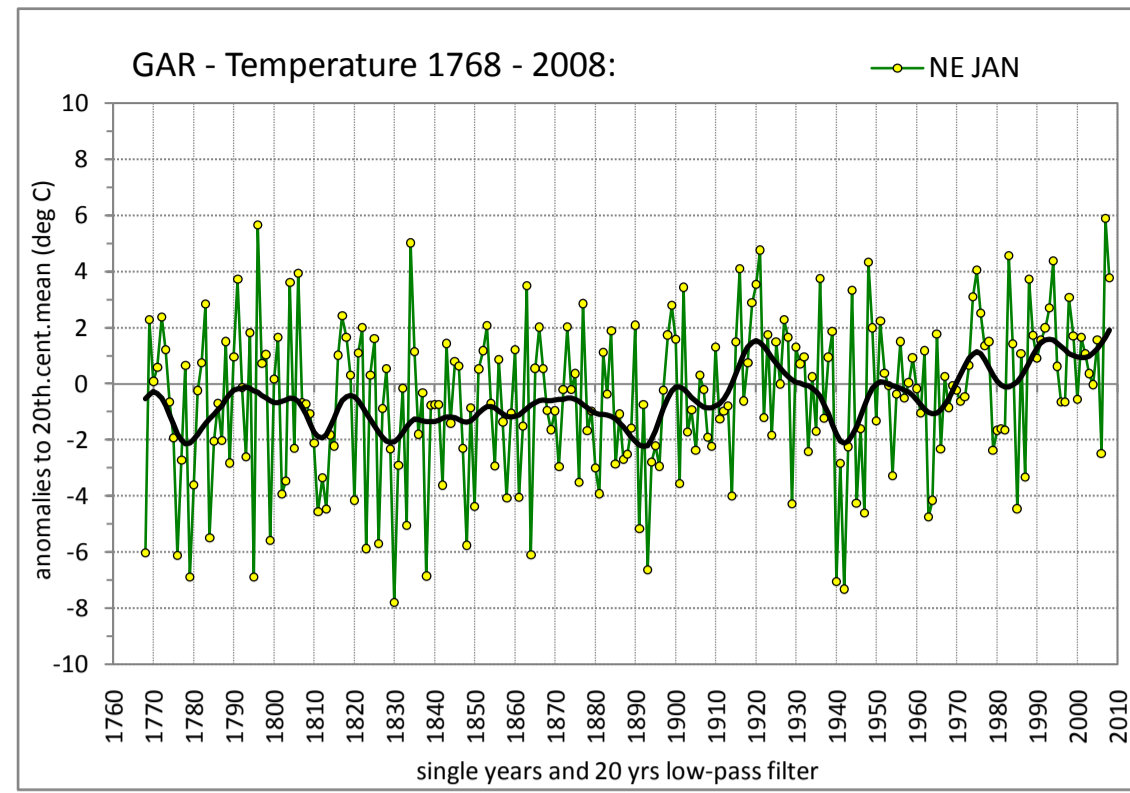

COARSE RESOLUTION SUBREGION NORTH EAST

MEAN AIR TEMPERATURE

Regionally averaged timeseries of the 35 north-eastern temperature stations. The charts show the anomalies to the 20th. century mean.