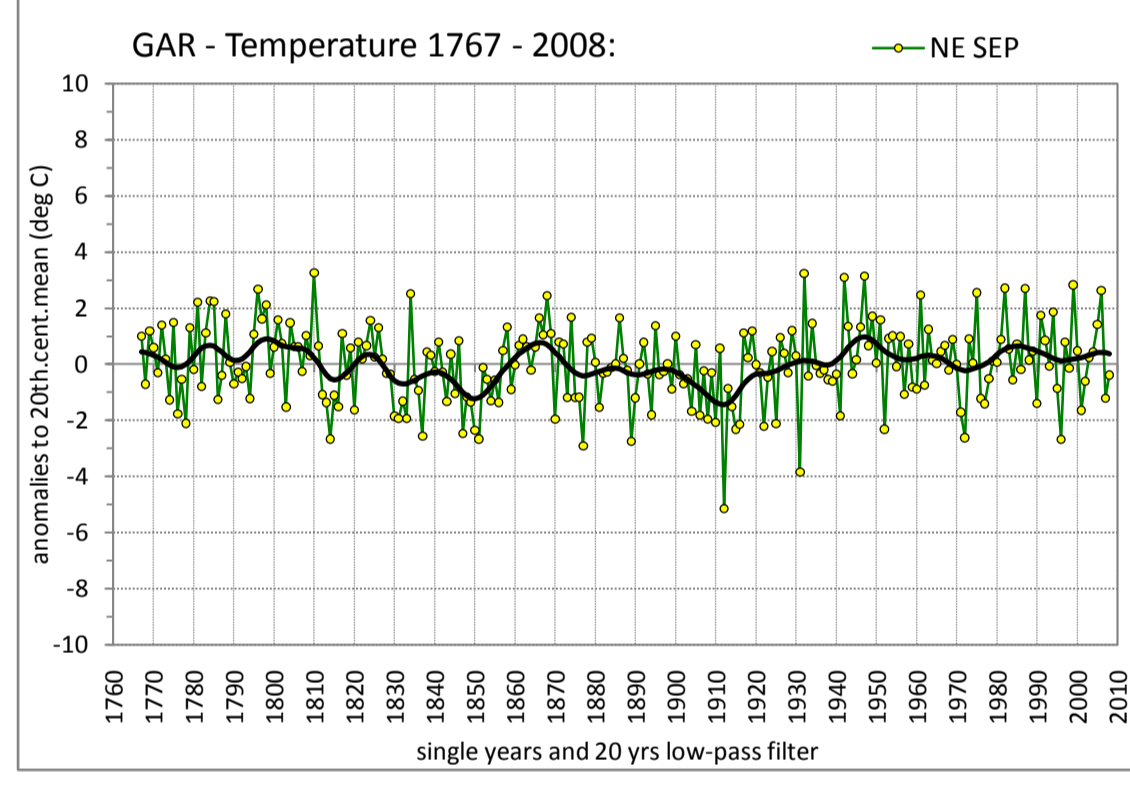

COARSE RESOLUTION SUBREGION NORTH EAST

MEAN AIR TEMPERATURE

Regionally averaged timeseries of the 35 north-eastern temperature stations. The charts show the anomalies to the 20th. century mean.