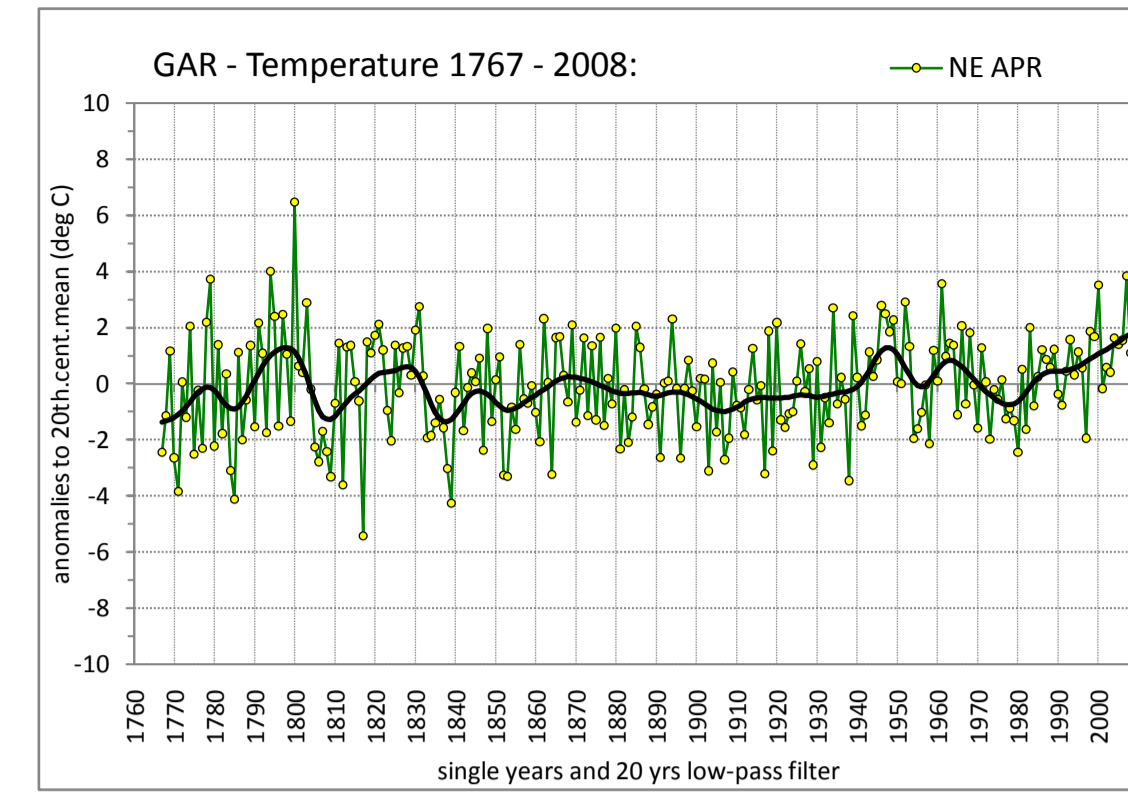

COARSE RESOLUTION SUBREGION NORTH EAST

MEAN AIR TEMPERATURE

Regionally averaged timeseries of the 35 north-eastern temperature stations. The charts show the anomalies to the 20th. century mean.