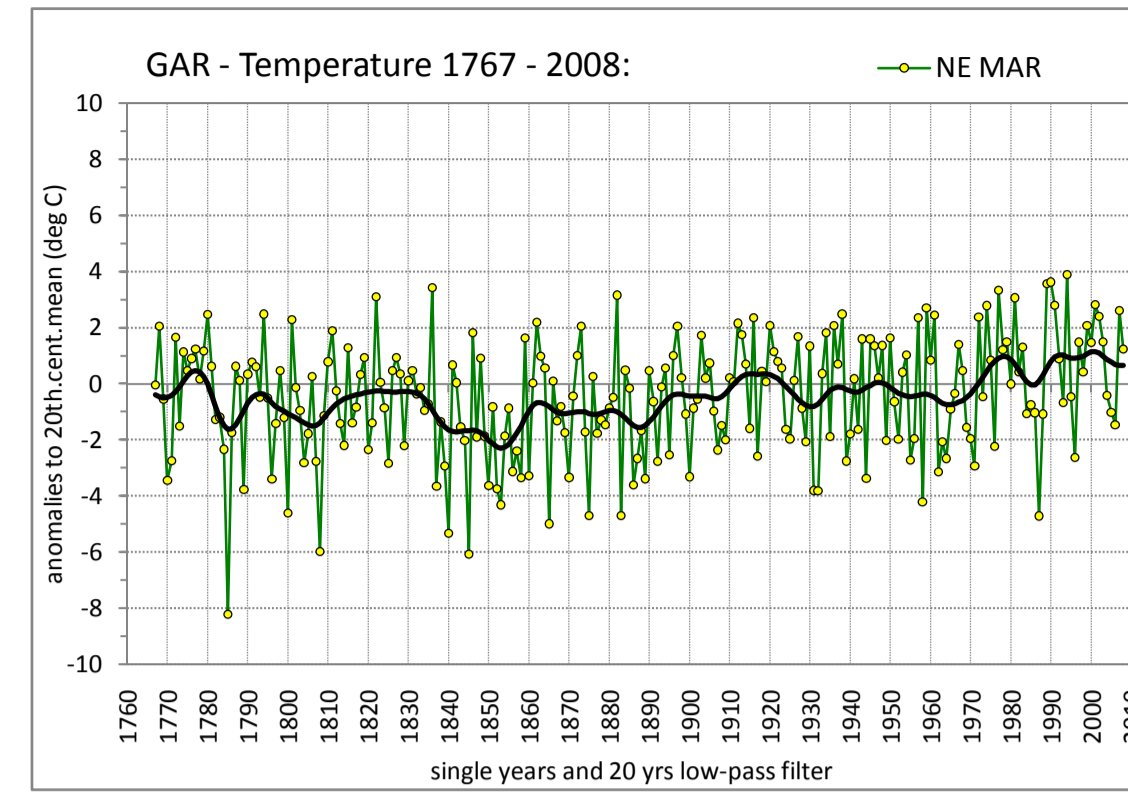

COARSE RESOLUTION SUBREGION NORTH EAST

MEAN AIR TEMPERATURE

Regionally averaged timeseries of the 35 north-eastern temperature stations. The charts show the anomalies to the 20th. century mean.