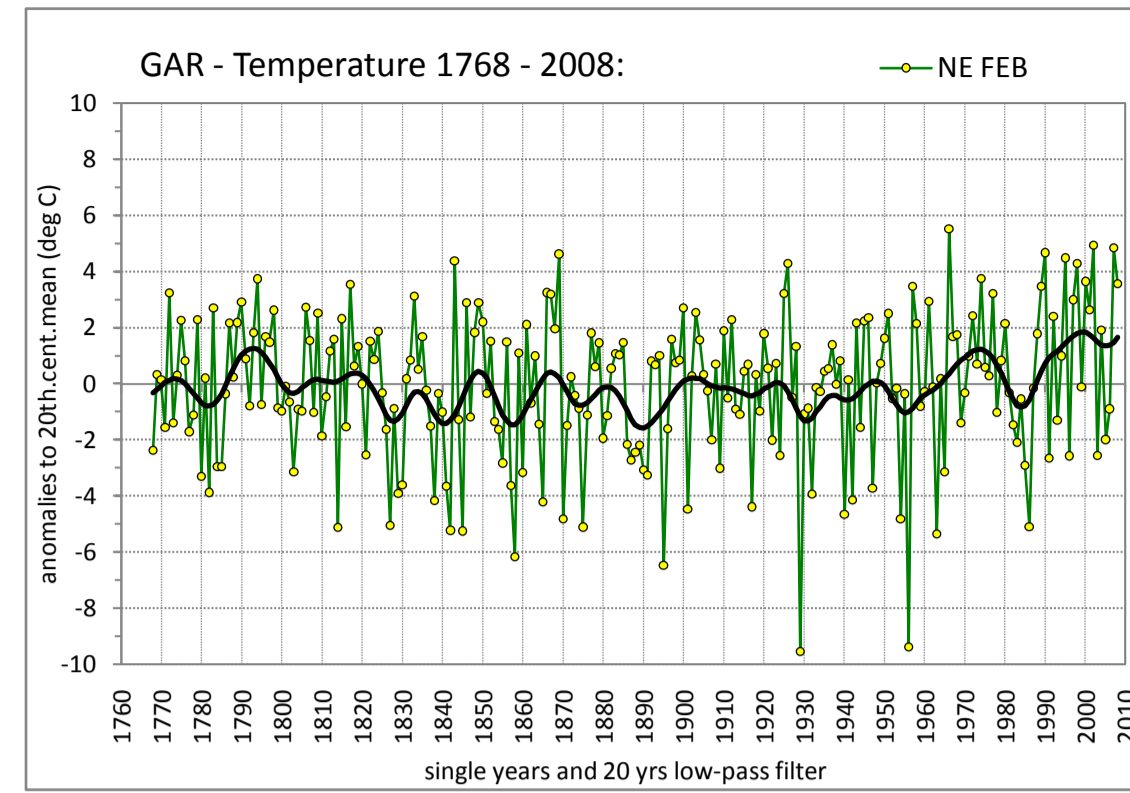

COARSE RESOLUTION SUBREGION NORTH EAST

MEAN AIR TEMPERATURE

Regionally averaged timeseries of the 35 north-eastern temperature stations. The charts show the anomalies to the 20th. century mean.