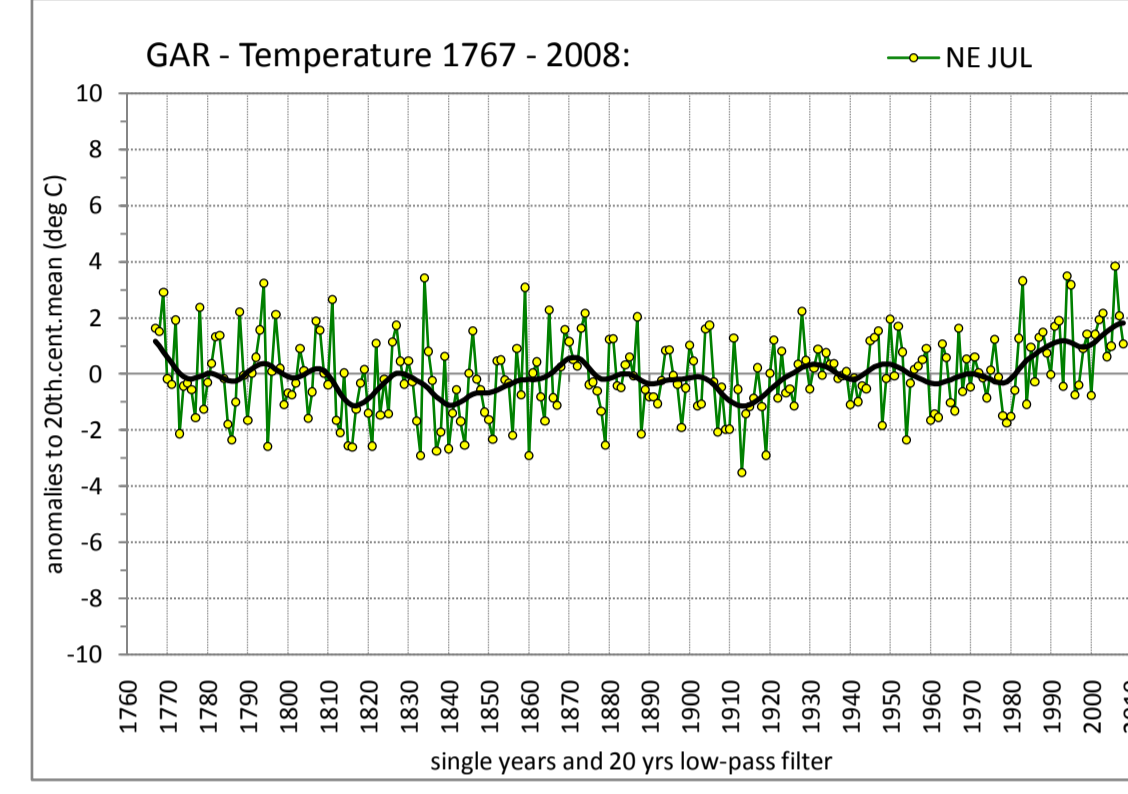

COARSE RESOLUTION SUBREGION NORTH EAST

MEAN AIR TEMPERATURE

Regionally averaged timeseries of the 35 north-eastern temperature stations. The charts show the anomalies to the 20th. century mean.