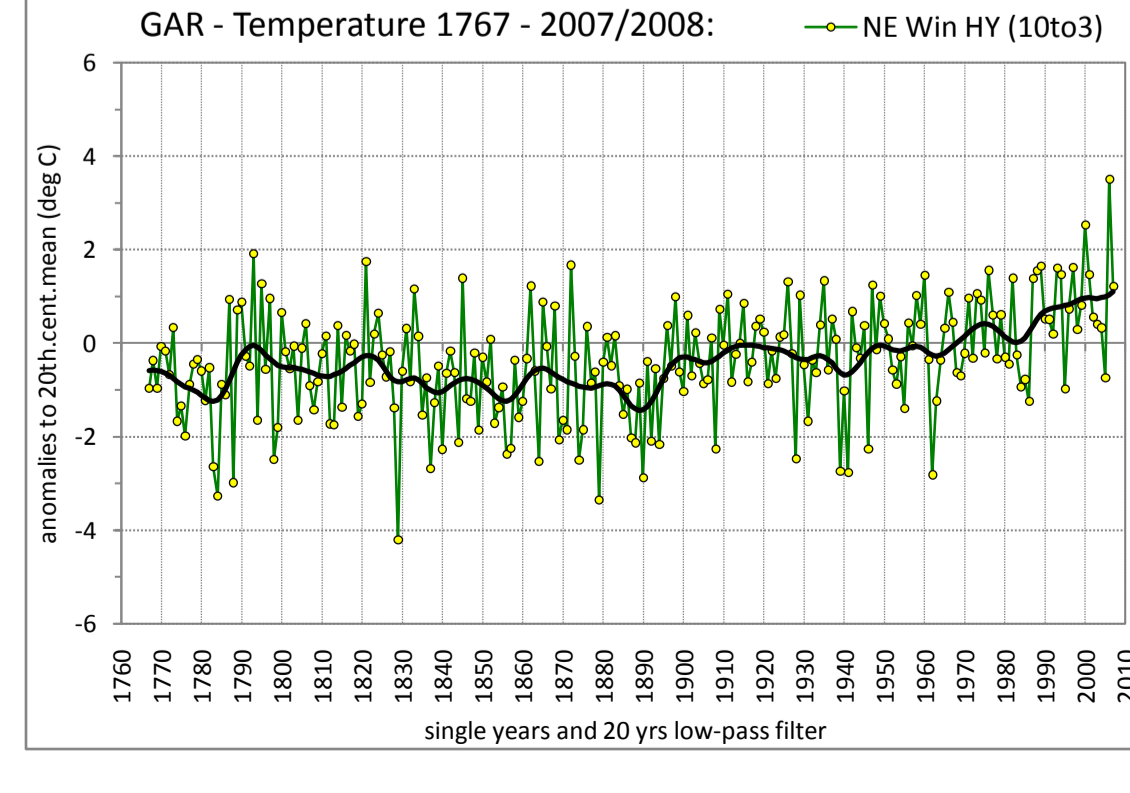

COARSE RESOLUTION SUBREGION NORTH EAST

MEAN AIR TEMPERATURE

Regionally averaged timeseries of the 35 north-eastern temperature stations. The charts show the anomalies to the 20th. century mean.