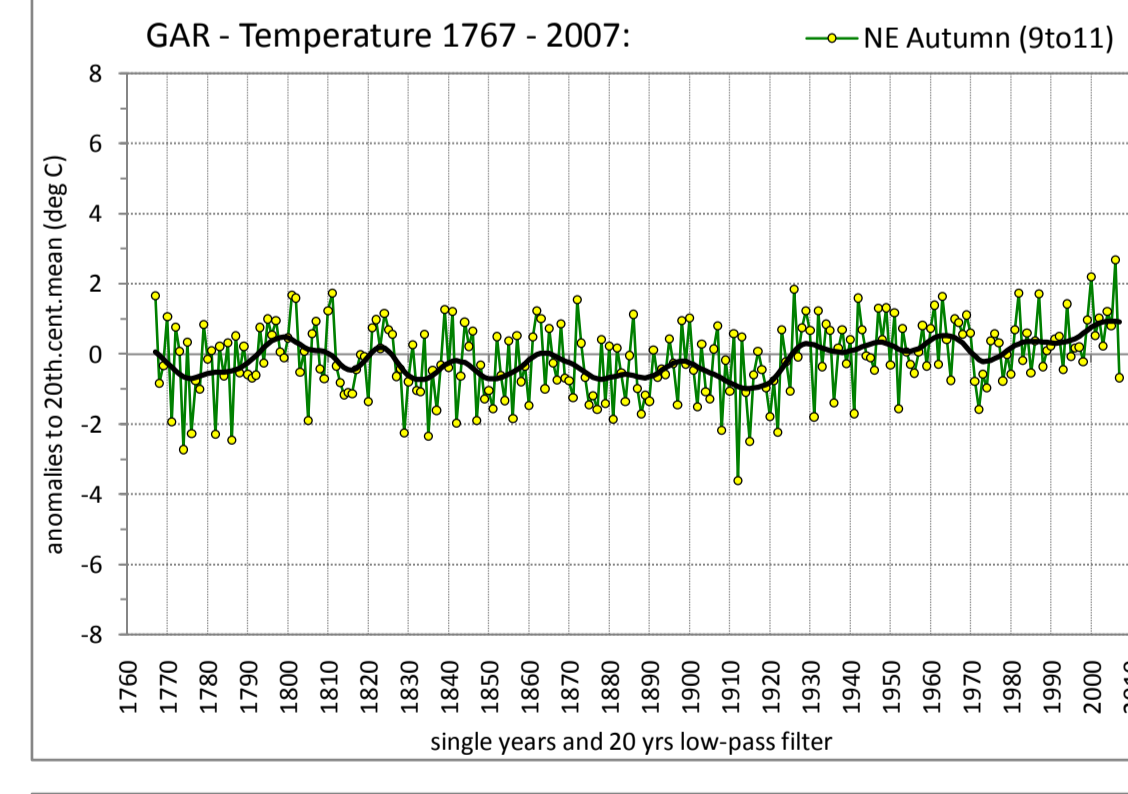

COARSE RESOLUTION SUBREGION NORTH EAST

MEAN AIR TEMPERATURE

Regionally averaged timeseries of the 35 north-eastern temperature stations. The charts show the anomalies to the 20th. century mean.