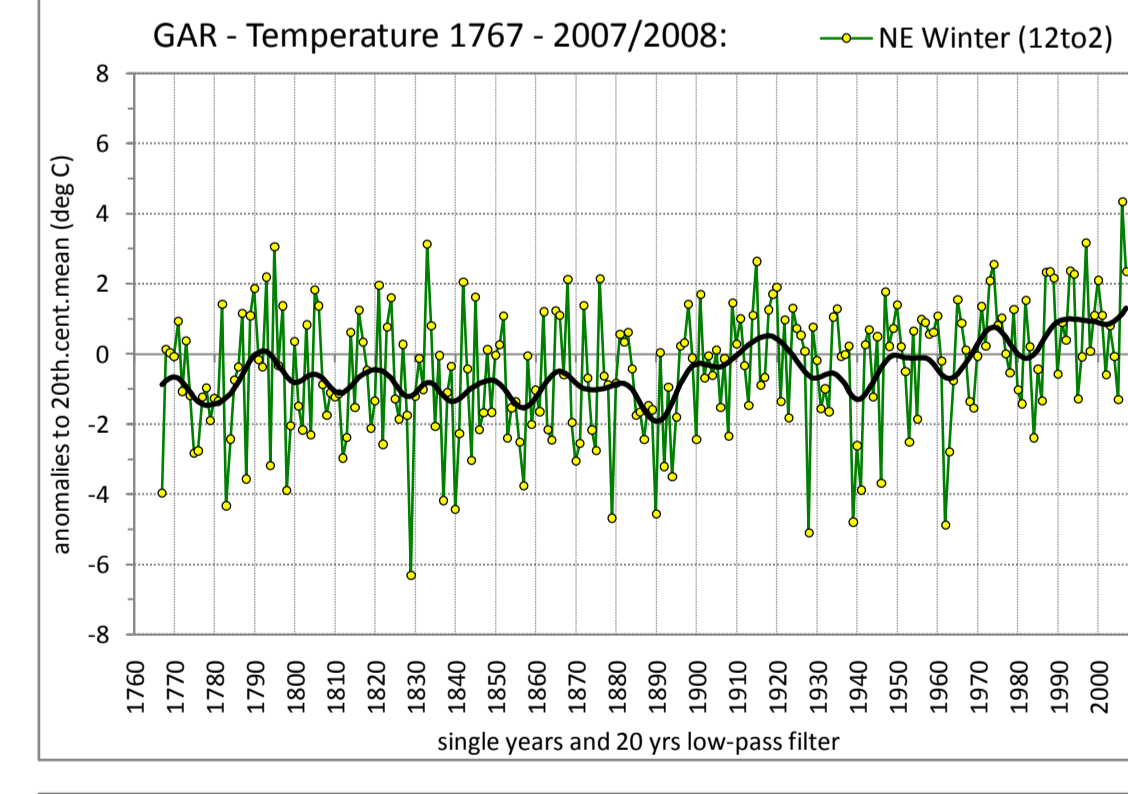

COARSE RESOLUTION SUBREGION NORTH EAST

MEAN AIR TEMPERATURE

Regionally averaged timeseries of the 35 north-eastern temperature stations. The charts show the anomalies to the 20th. century mean.