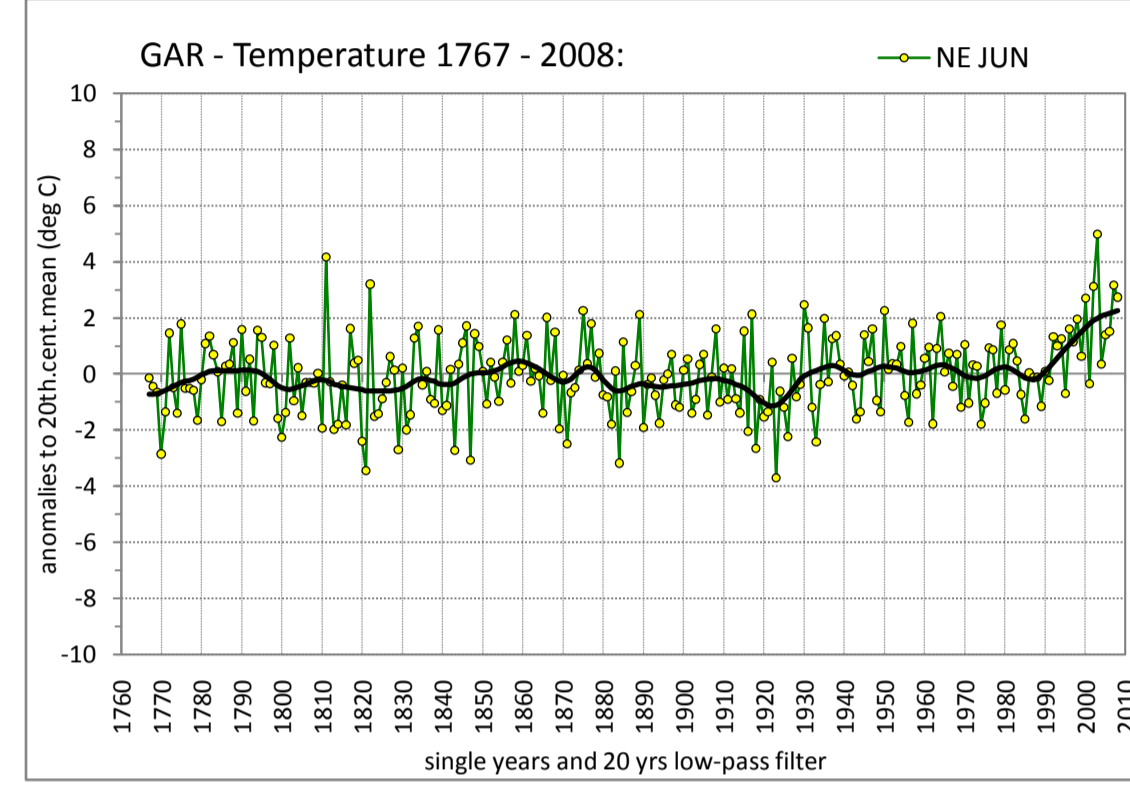

COARSE RESOLUTION SUBREGION NORTH EAST

MEAN AIR TEMPERATURE

Regionally averaged timeseries of the 35 north-eastern temperature stations. The charts show the anomalies to the 20th. century mean.