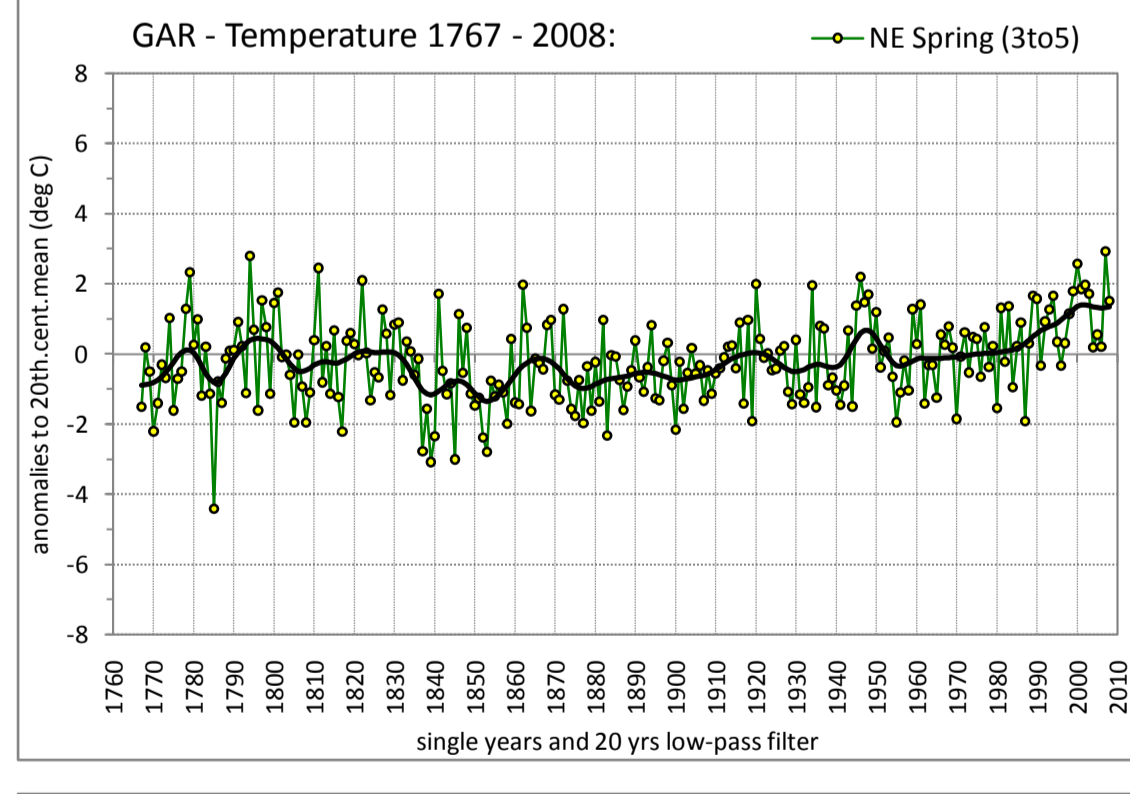

COARSE RESOLUTION SUBREGION NORTH EAST

MEAN AIR TEMPERATURE

Regionally averaged timeseries of the 35 north-eastern temperature stations. The charts show the anomalies to the 20th. century mean.