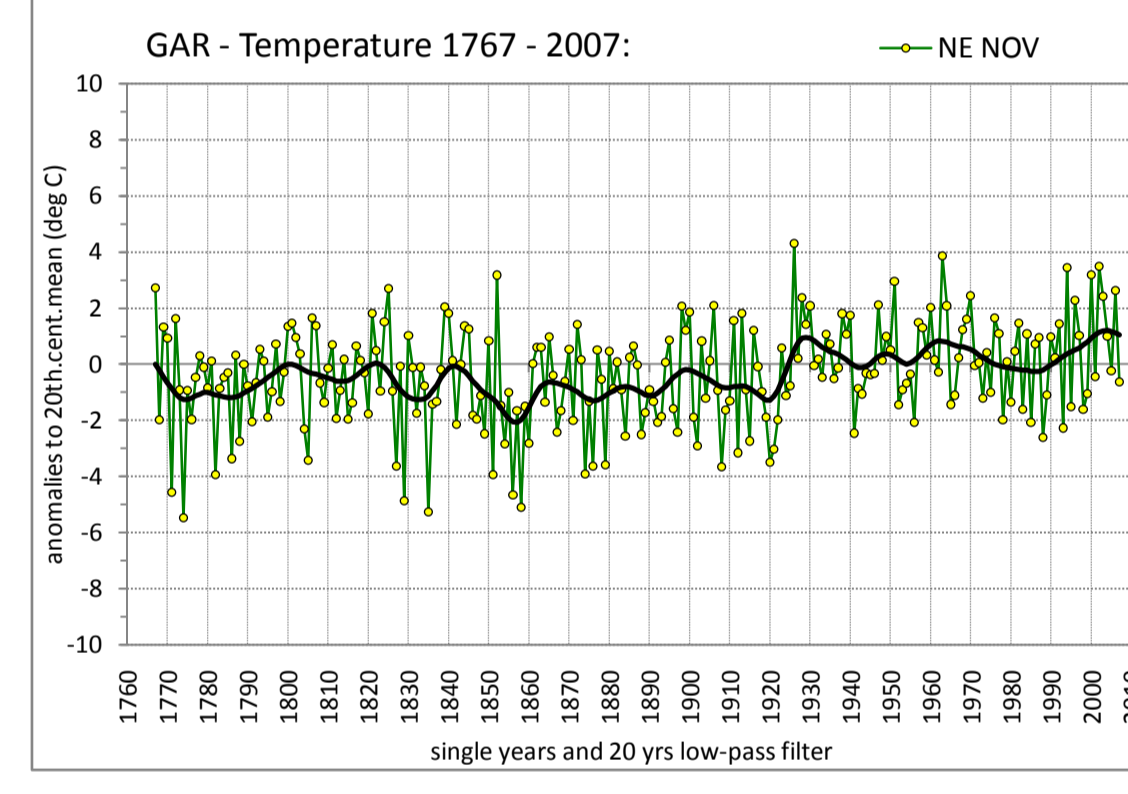

COARSE RESOLUTION SUBREGION NORTH EAST

MEAN AIR TEMPERATURE

Regionally averaged timeseries of the 35 north-eastern temperature stations. The charts show the anomalies to the 20th. century mean.