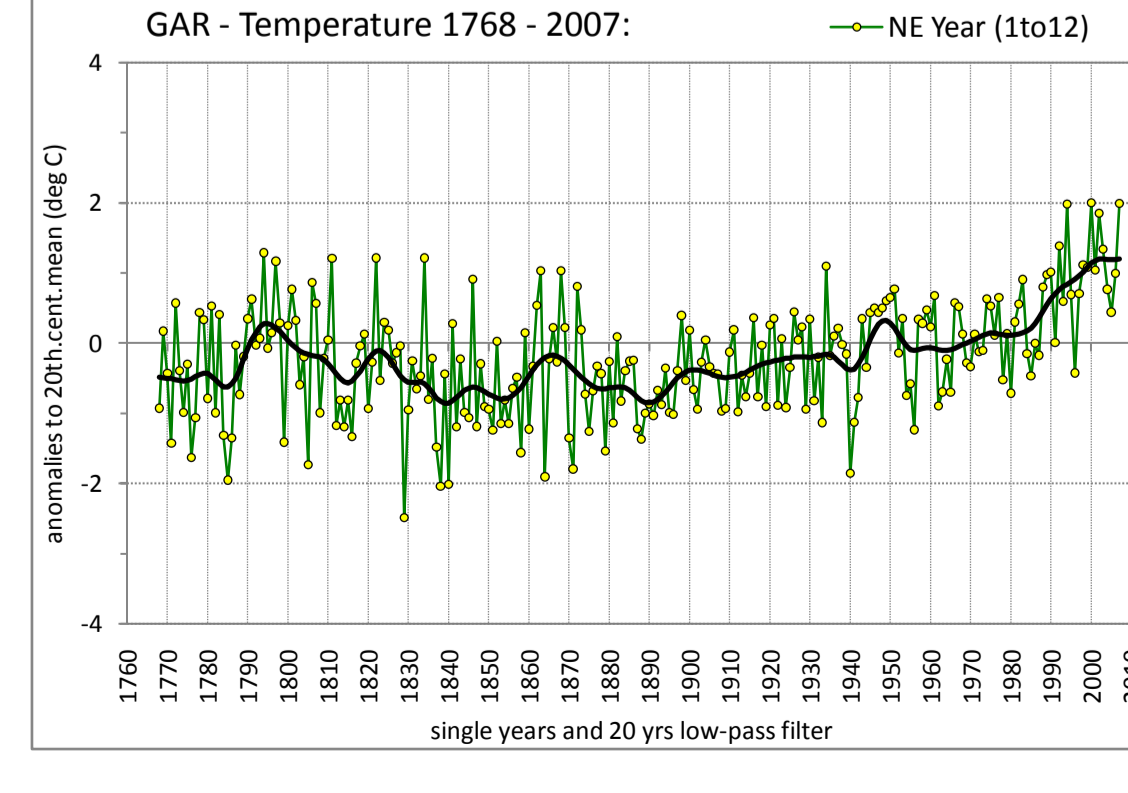

COARSE RESOLUTION SUBREGION NORTH EAST

MEAN AIR TEMPERATURE

Regionally averaged timeseries of the 35 north-eastern temperature stations. The charts show the anomalies to the 20th. century mean.