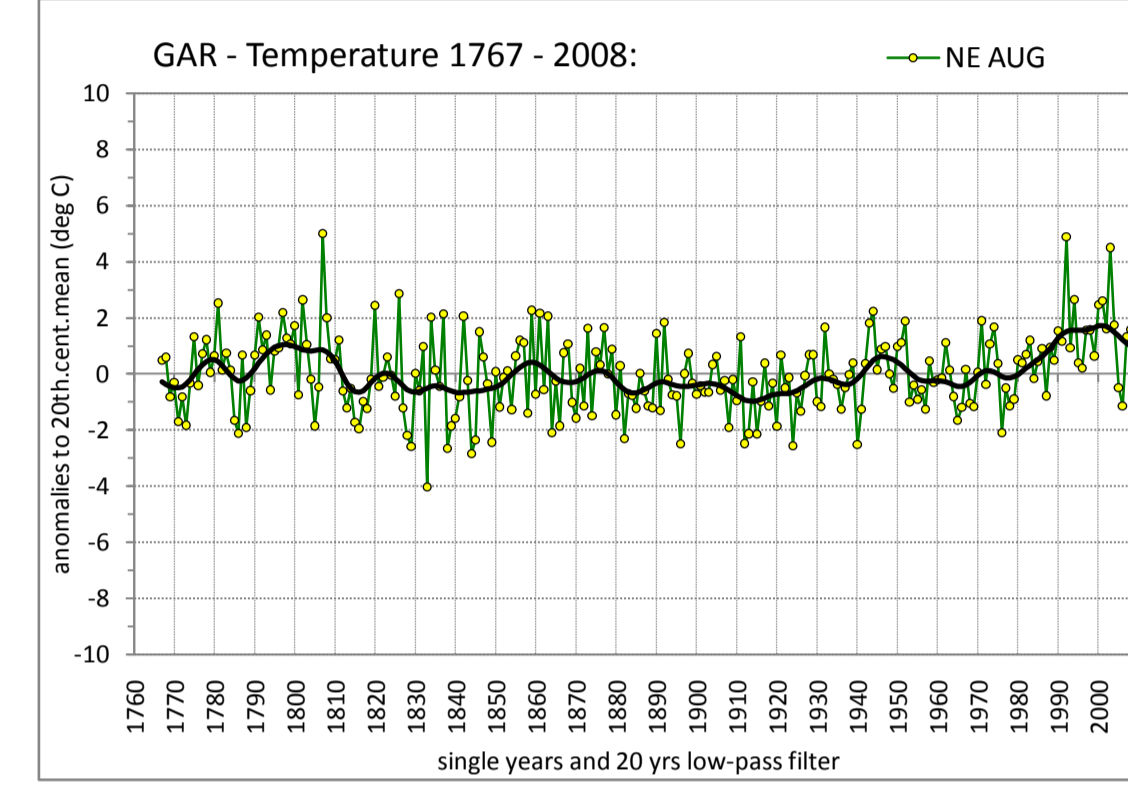

COARSE RESOLUTION SUBREGION NORTH EAST

MEAN AIR TEMPERATURE

Regionally averaged timeseries of the 35 north-eastern temperature stations. The charts show the anomalies to the 20th. century mean.