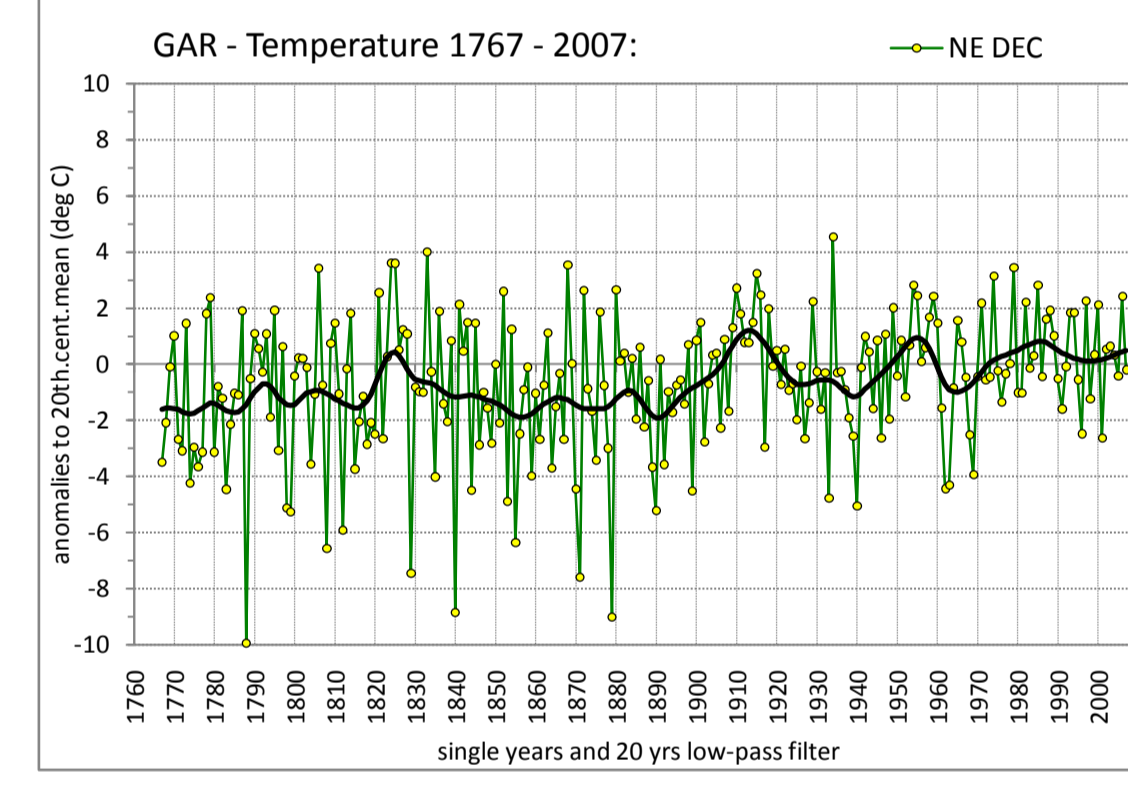

COARSE RESOLUTION SUBREGION NORTH EAST

MEAN AIR TEMPERATURE

Regionally averaged timeseries of the 35 north-eastern temperature stations. The charts show the anomalies to the 20th. century mean.