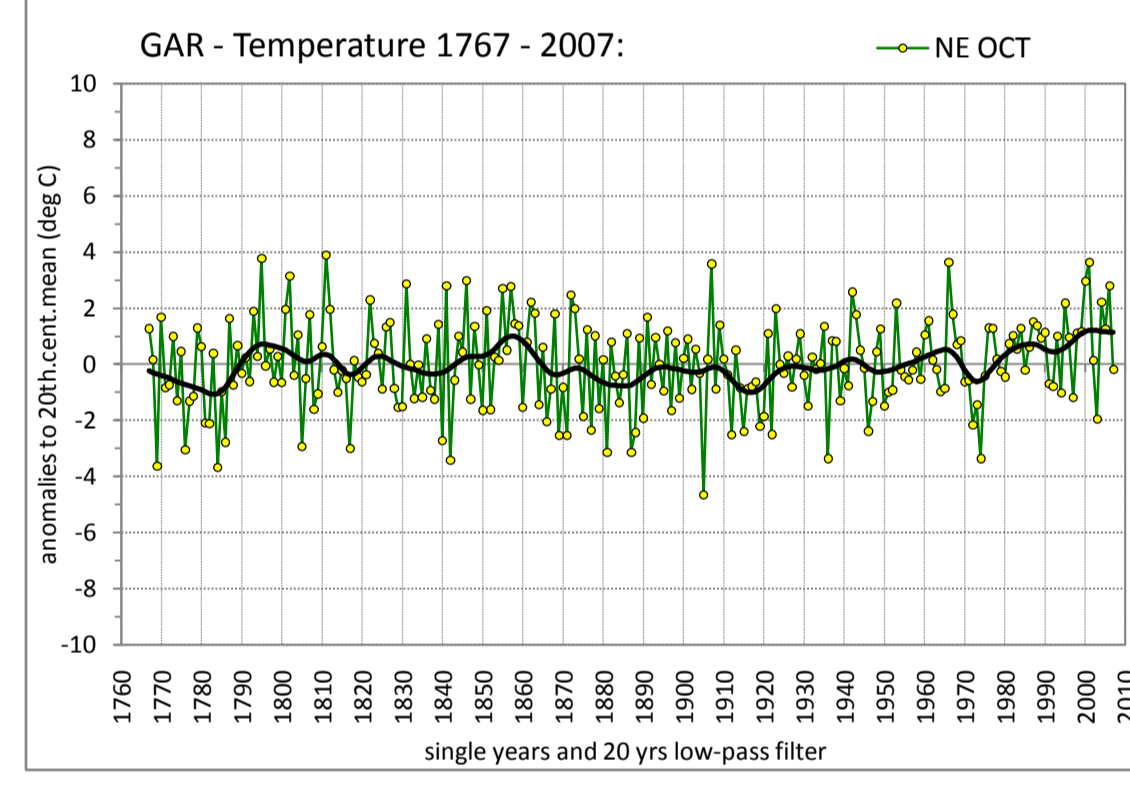

COARSE RESOLUTION SUBREGION NORTH EAST

MEAN AIR TEMPERATURE

Regionally averaged timeseries of the 35 north-eastern temperature stations. The charts show the anomalies to the 20th. century mean.