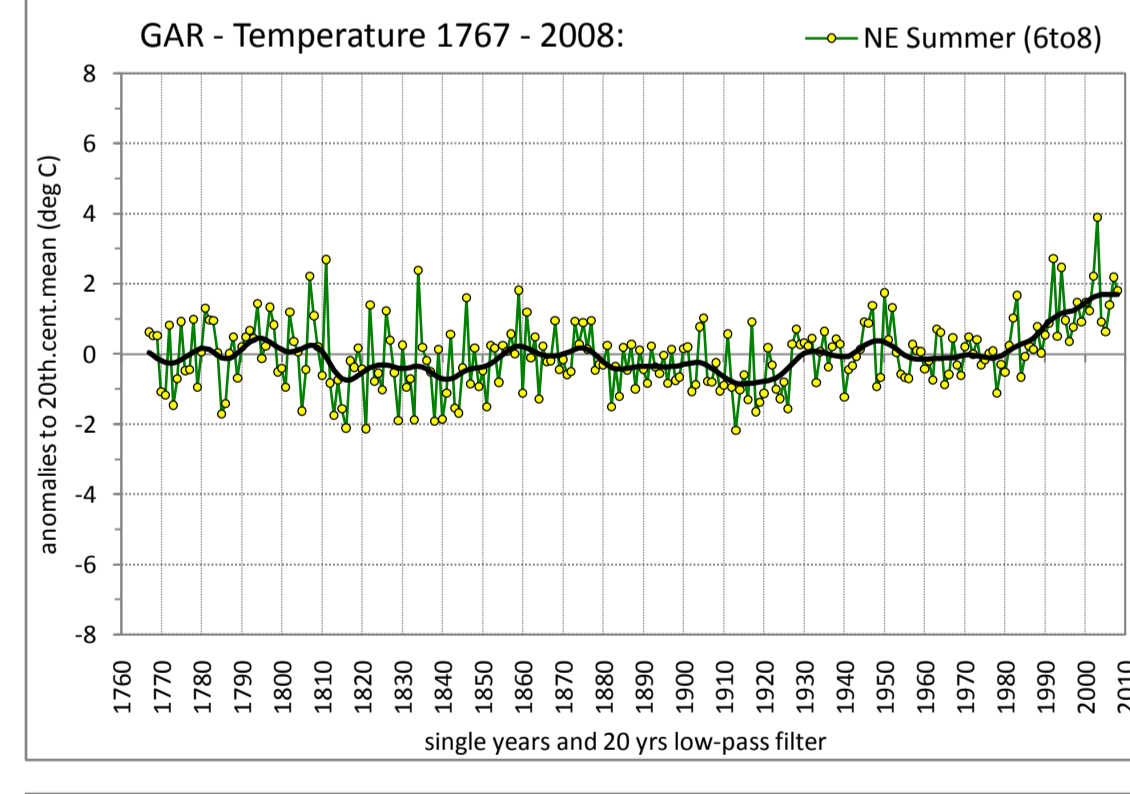

COARSE RESOLUTION SUBREGION NORTH EAST

MEAN AIR TEMPERATURE

Regionally averaged timeseries of the 35 north-eastern temperature stations. The charts show the anomalies to the 20th. century mean.