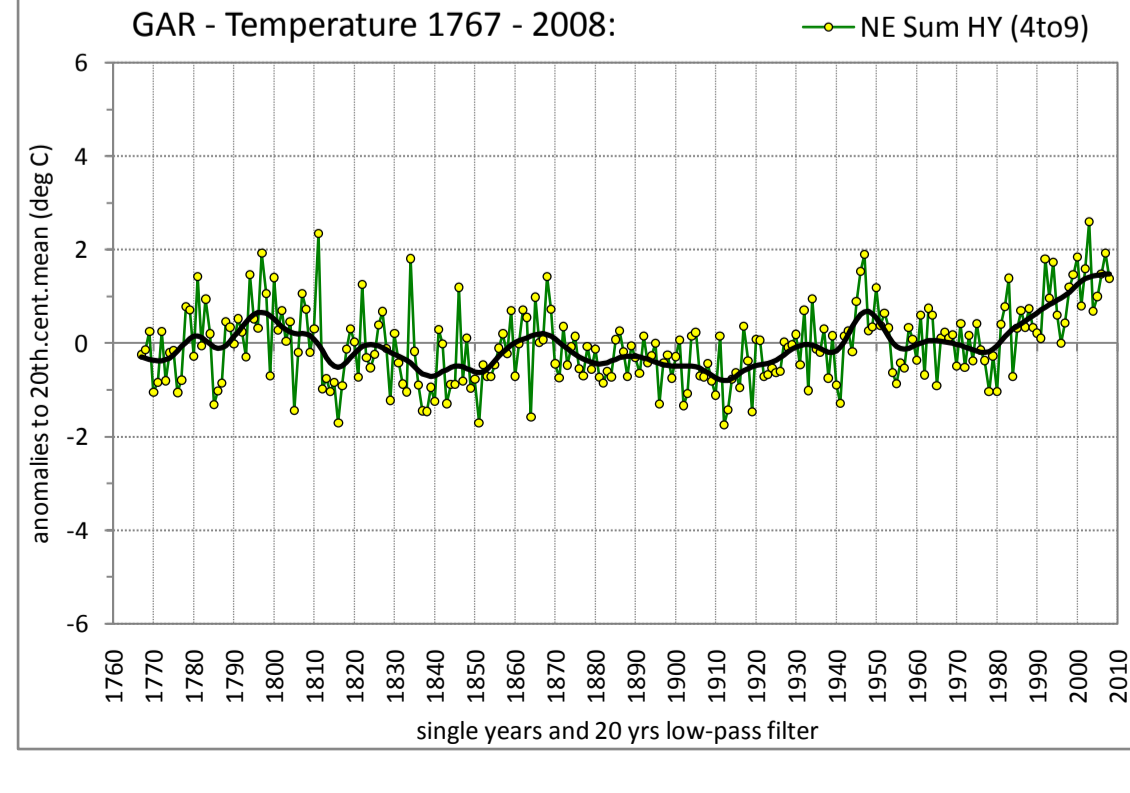

COARSE RESOLUTION SUBREGION NORTH EAST

MEAN AIR TEMPERATURE

Regionally averaged timeseries of the 35 north-eastern temperature stations. The charts show the anomalies to the 20th. century mean.