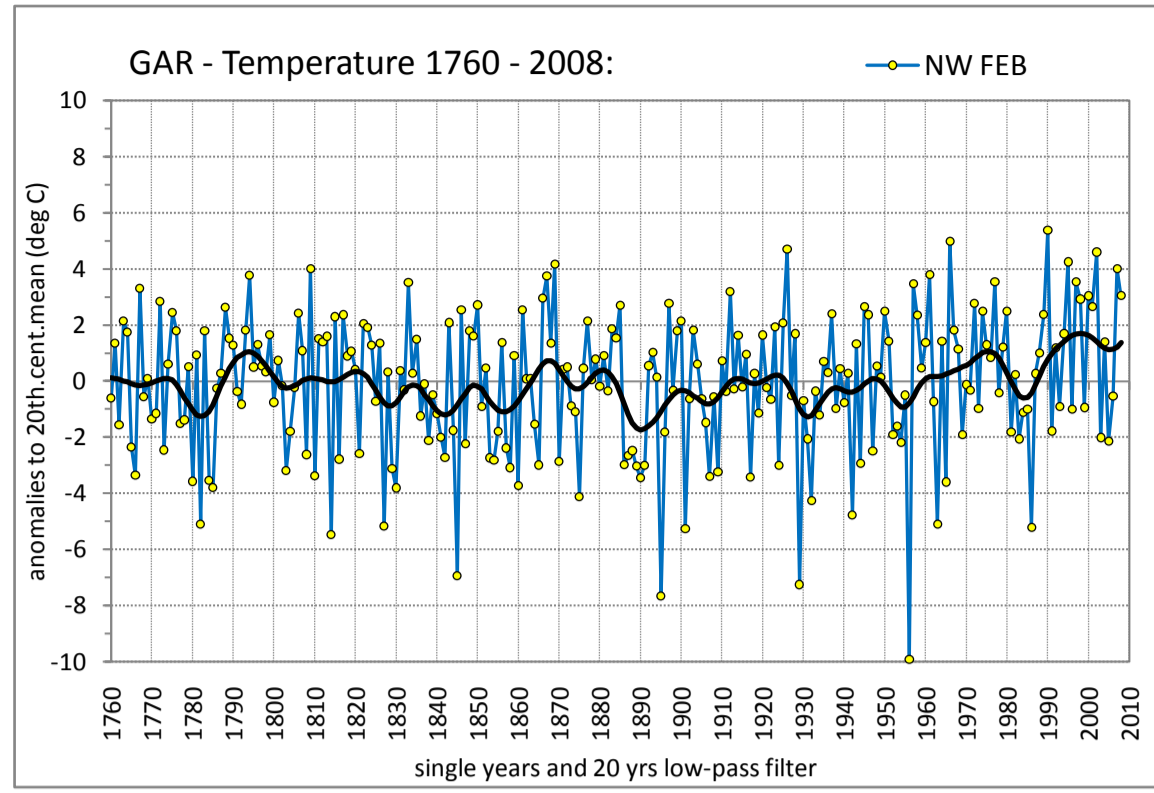

COARSE RESOLUTION SUBREGION NORTH WEST

MEAN AIR TEMPERATURE

Regionally averaged timeseries of the 29 north-western temperature stations. The charts show the anomalies to the 20th. century mean.