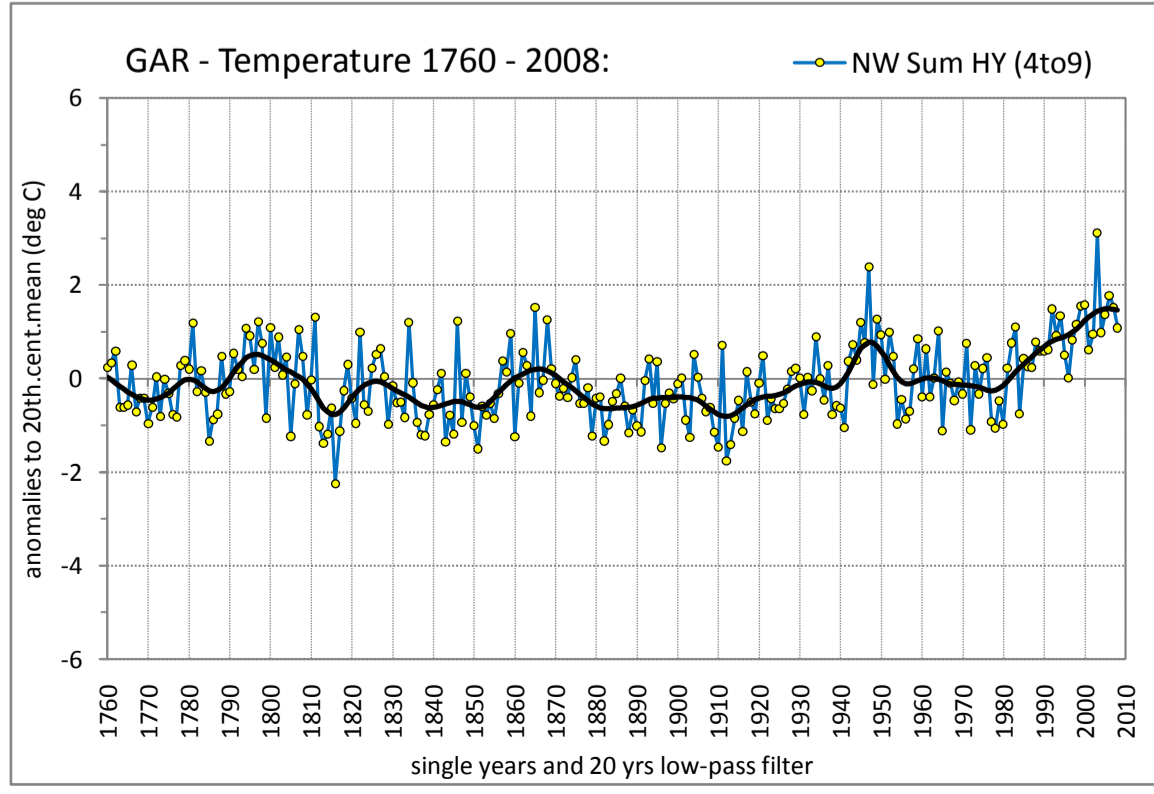

COARSE RESOLUTION SUBREGION NORTH WEST

MEAN AIR TEMPERATURE

Regionally averaged timeseries of the 29 north-western temperature stations. The charts show the anomalies to the 20th. century mean.