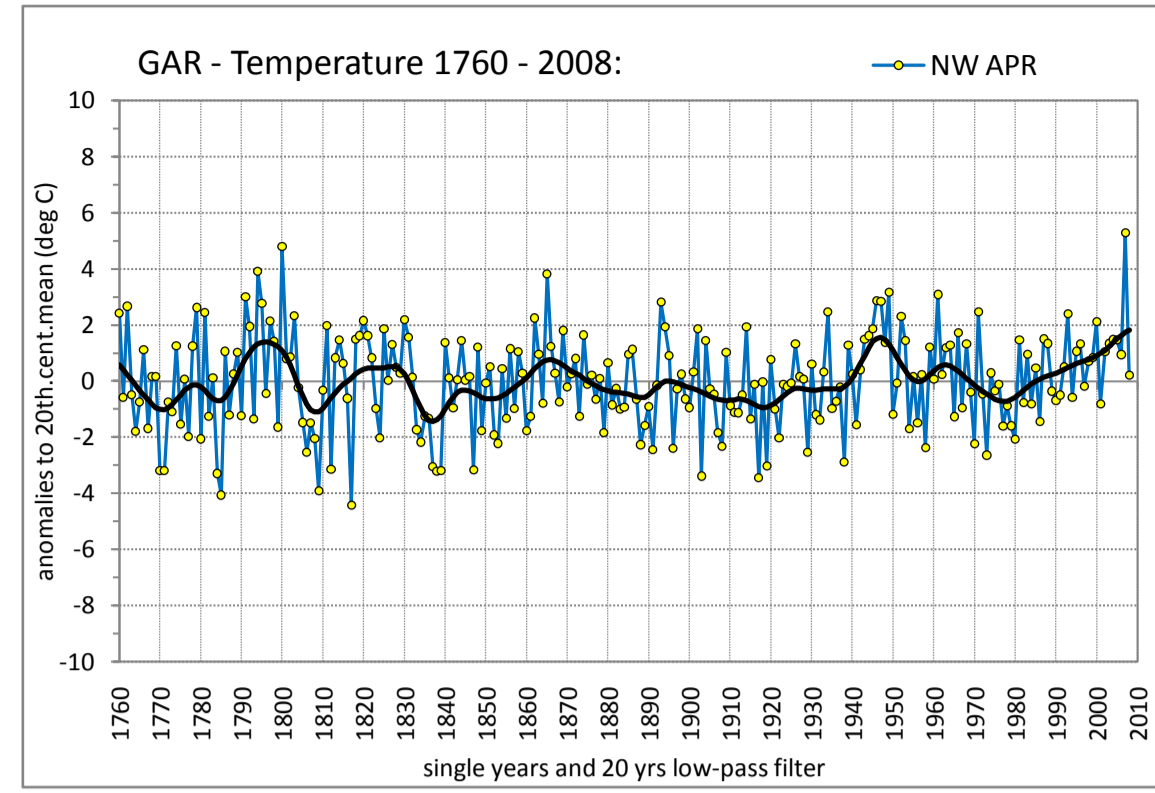

COARSE RESOLUTION SUBREGION NORTH WEST

MEAN AIR TEMPERATURE

Regionally averaged timeseries of the 29 north-western temperature stations. The charts show the anomalies to the 20th. century mean.