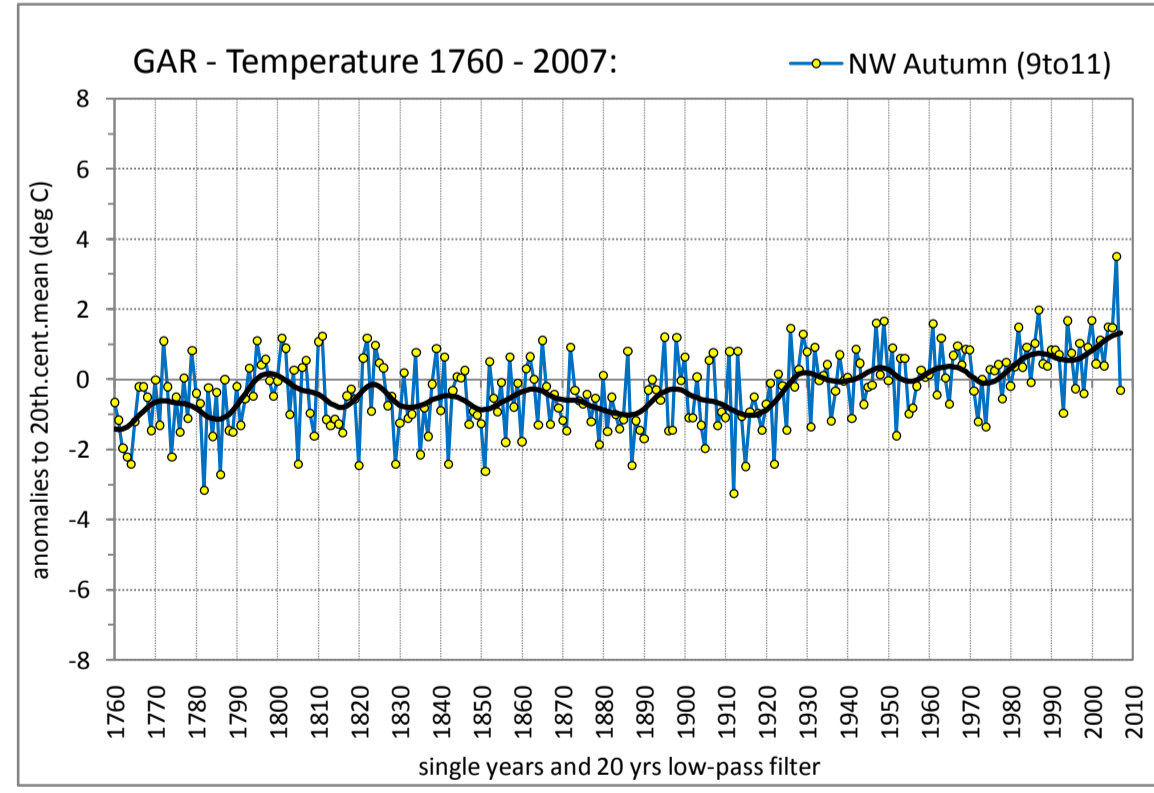

COARSE RESOLUTION SUBREGION NORTH WEST

MEAN AIR TEMPERATURE

Regionally averaged timeseries of the 29 north-western temperature stations. The charts show the anomalies to the 20th. century mean.