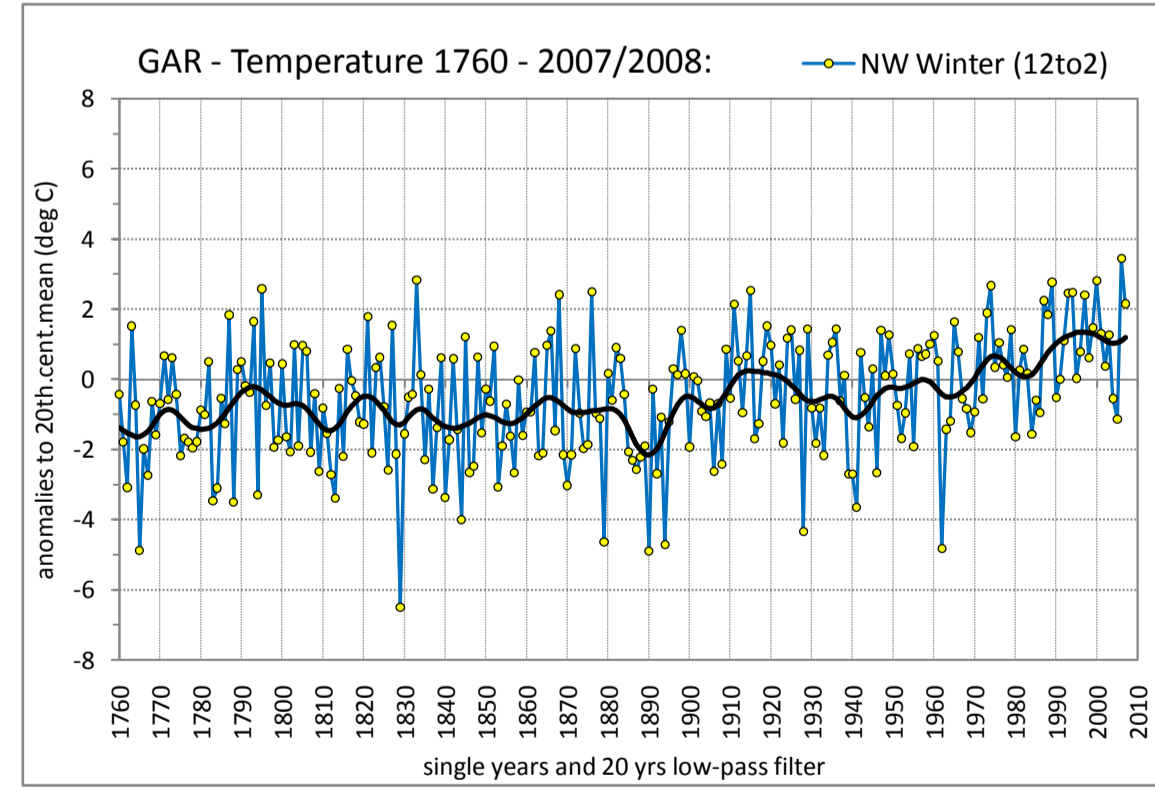

COARSE RESOLUTION SUBREGION NORTH WEST

MEAN AIR TEMPERATURE

Regionally averaged timeseries of the 29 north-western temperature stations. The charts show the anomalies to the 20th. century mean.