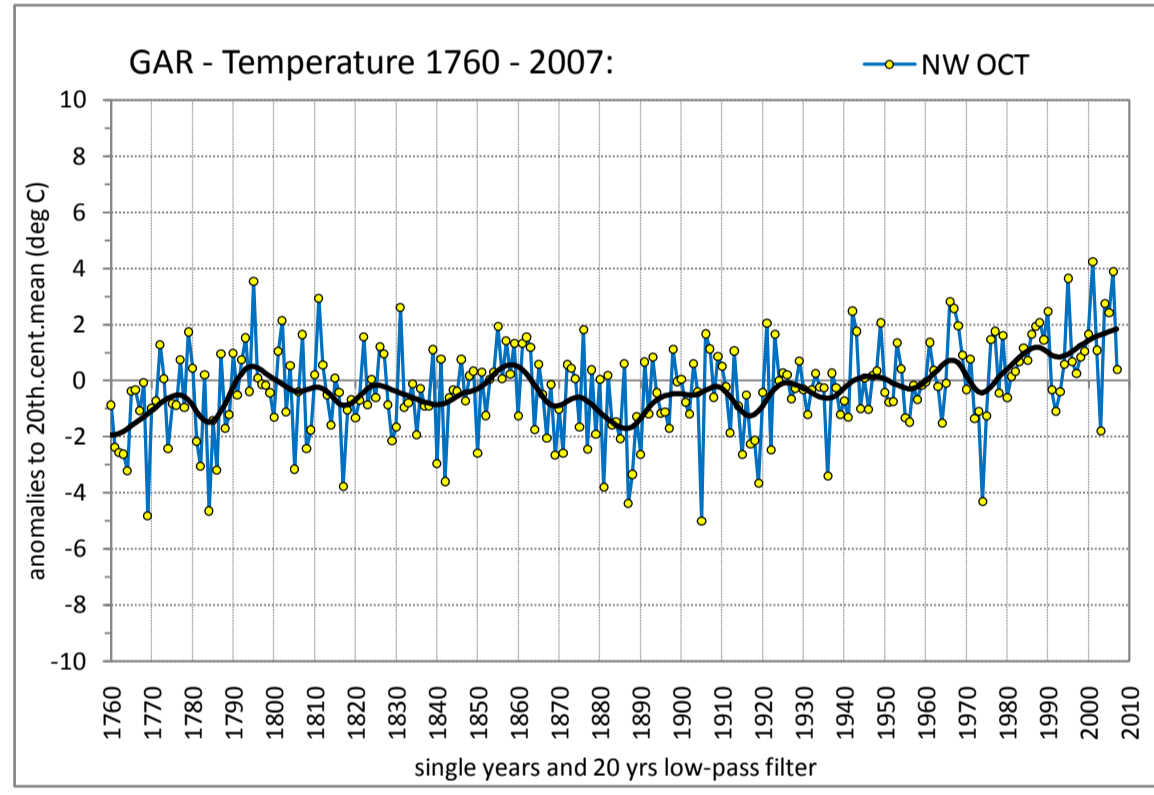

COARSE RESOLUTION SUBREGION NORTH WEST

MEAN AIR TEMPERATURE

Regionally averaged timeseries of the 29 north-western temperature stations. The charts show the anomalies to the 20th. century mean.