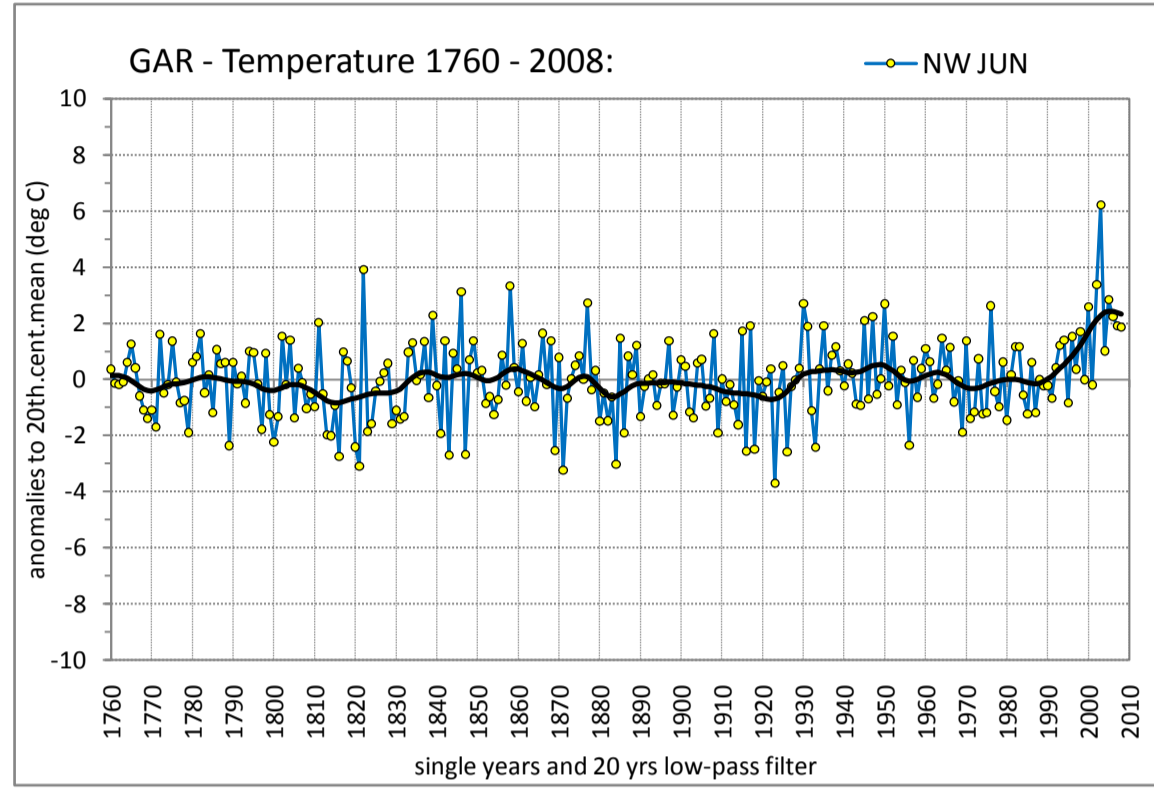

COARSE RESOLUTION SUBREGION NORTH WEST

MEAN AIR TEMPERATURE

Regionally averaged timeseries of the 29 north-western temperature stations. The charts show the anomalies to the 20th. century mean.