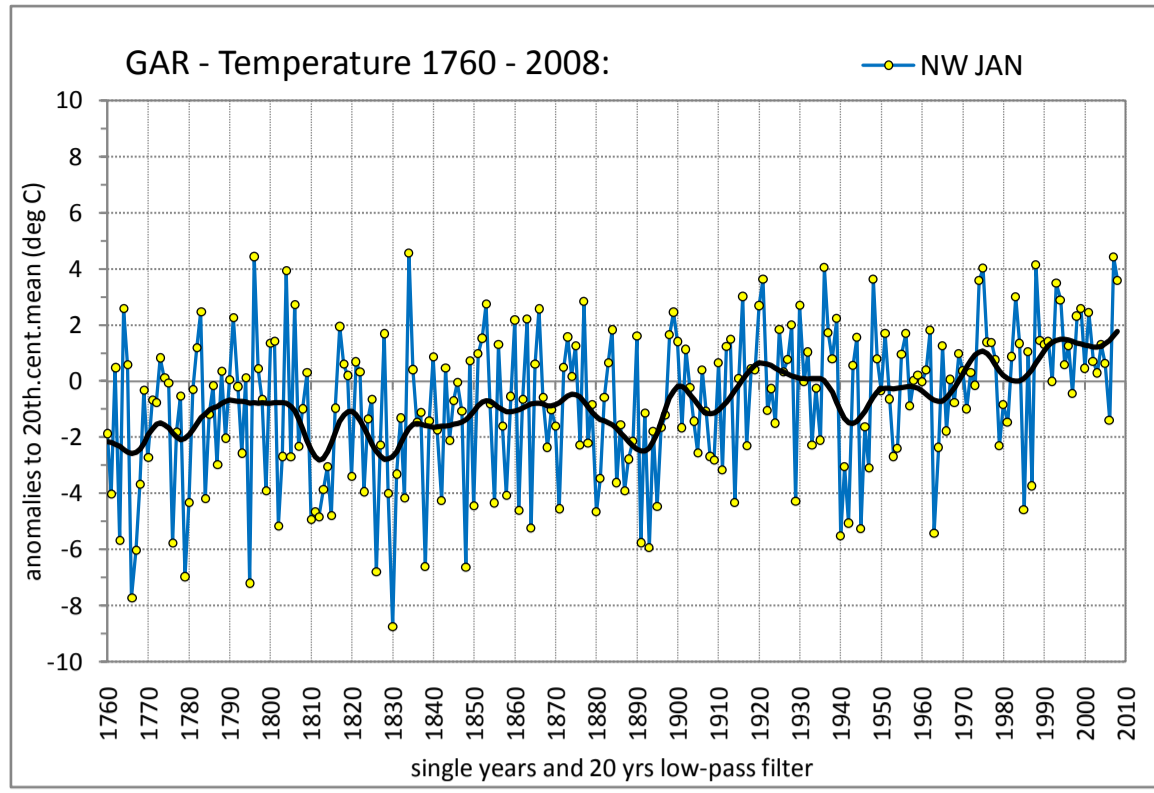

COARSE RESOLUTION SUBREGION NORTH WEST

MEAN AIR TEMPERATURE

Regionally averaged timeseries of the 29 north-western temperature stations. The charts show the anomalies to the 20th. century mean.