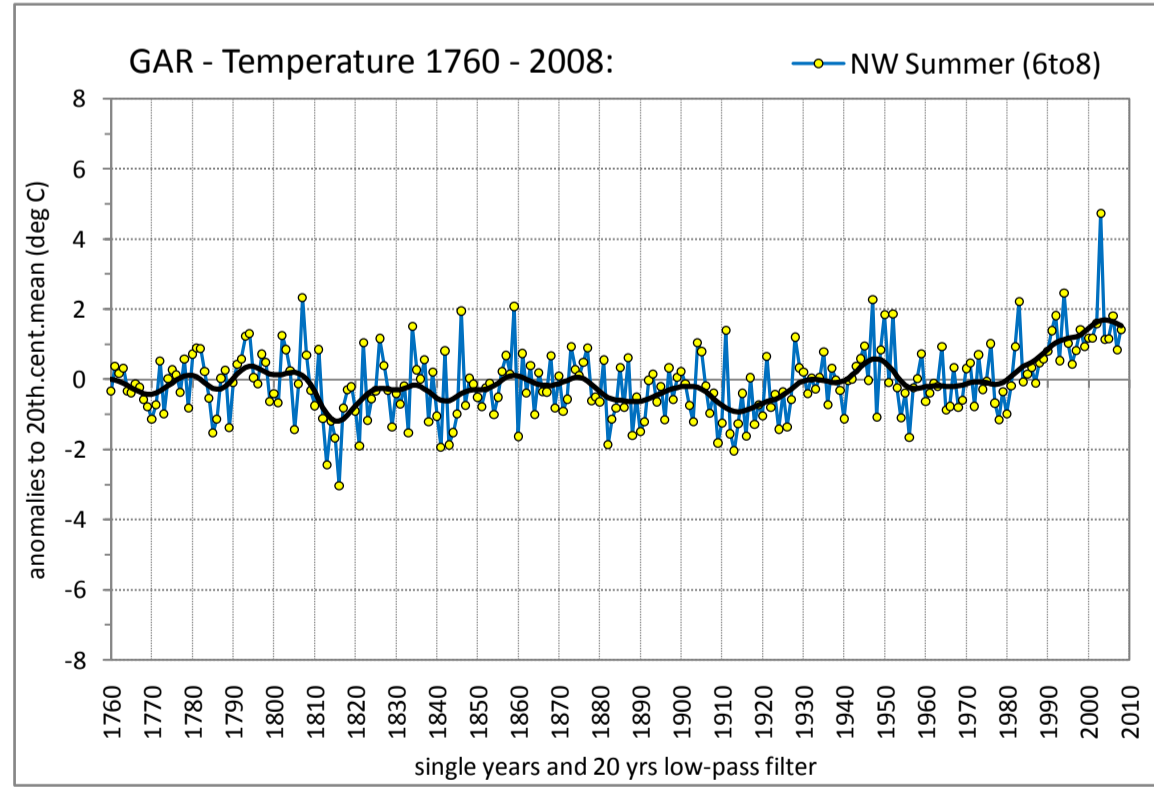

COARSE RESOLUTION SUBREGION NORTH WEST

MEAN AIR TEMPERATURE

Regionally averaged timeseries of the 29 north-western temperature stations. The charts show the anomalies to the 20th. century mean.