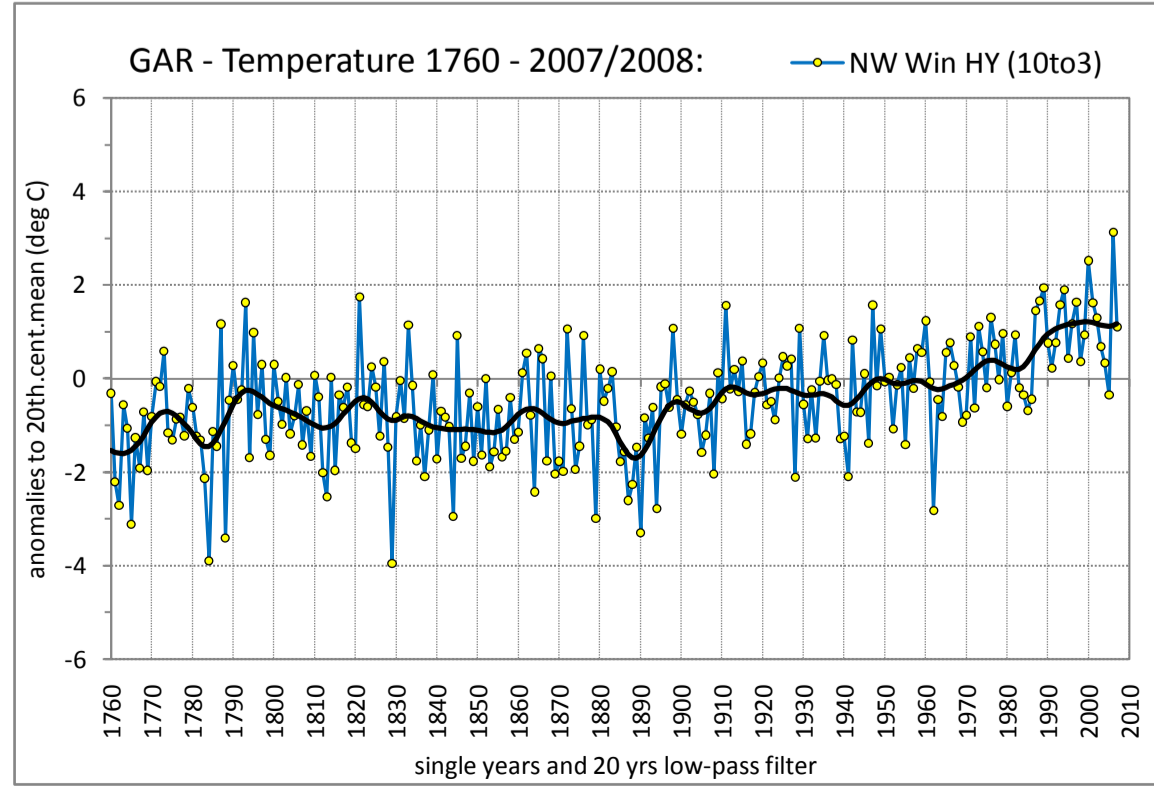

COARSE RESOLUTION SUBREGION NORTH WEST

MEAN AIR TEMPERATURE

Regionally averaged timeseries of the 29 north-western temperature stations. The charts show the anomalies to the 20th. century mean.