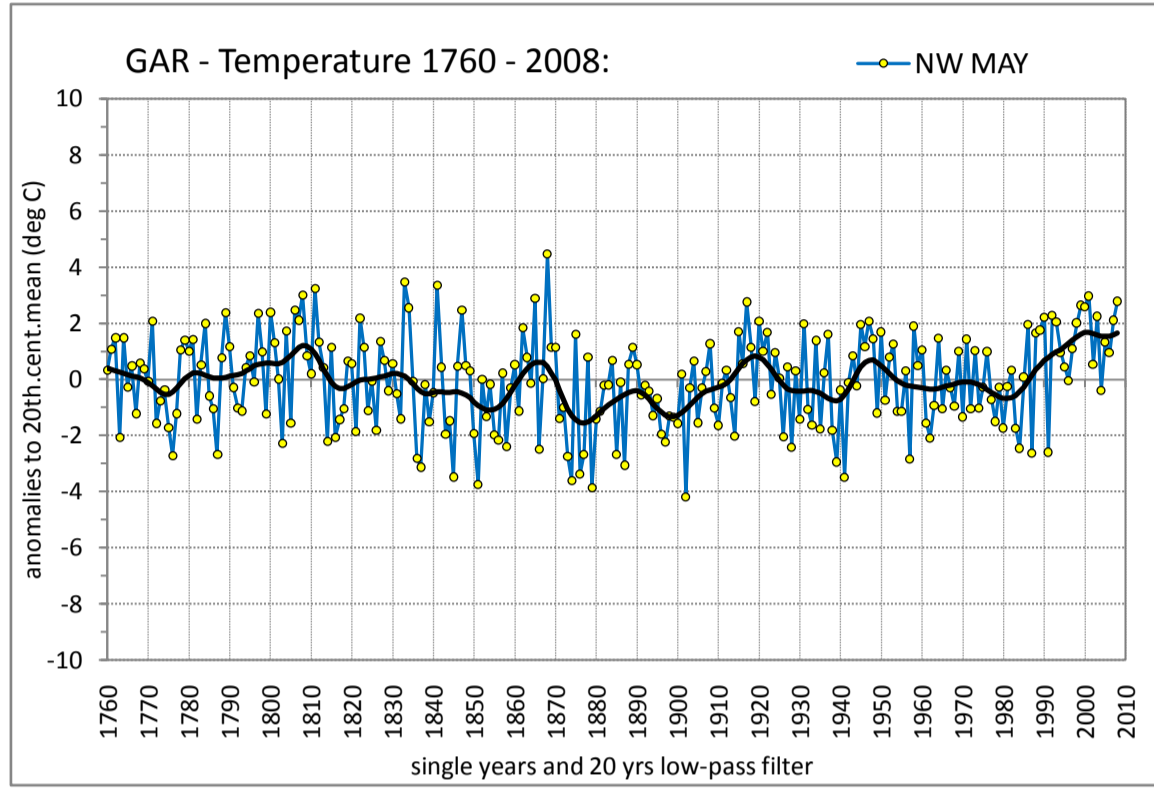

COARSE RESOLUTION SUBREGION NORTH WEST

MEAN AIR TEMPERATURE

Regionally averaged timeseries of the 29 north-western temperature stations. The charts show the anomalies to the 20th. century mean.