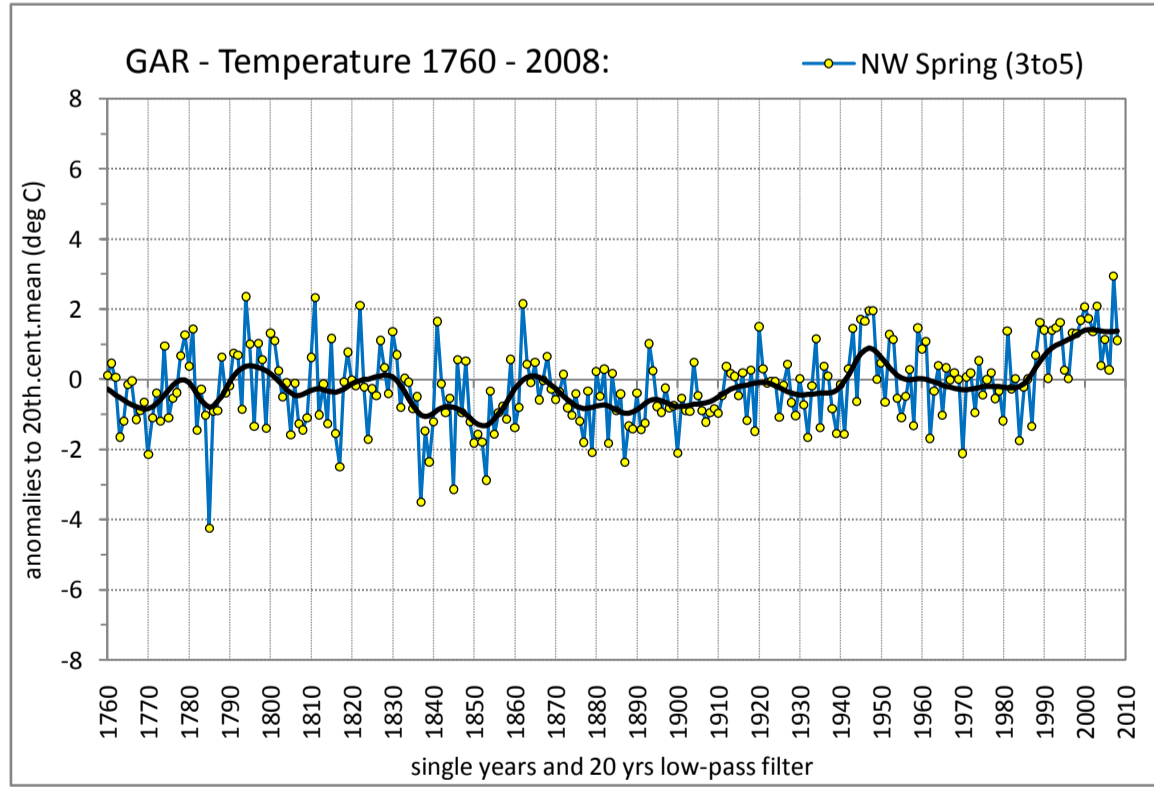

COARSE RESOLUTION SUBREGION NORTH WEST

MEAN AIR TEMPERATURE

Regionally averaged timeseries of the 29 north-western temperature stations. The charts show the anomalies to the 20th. century mean.