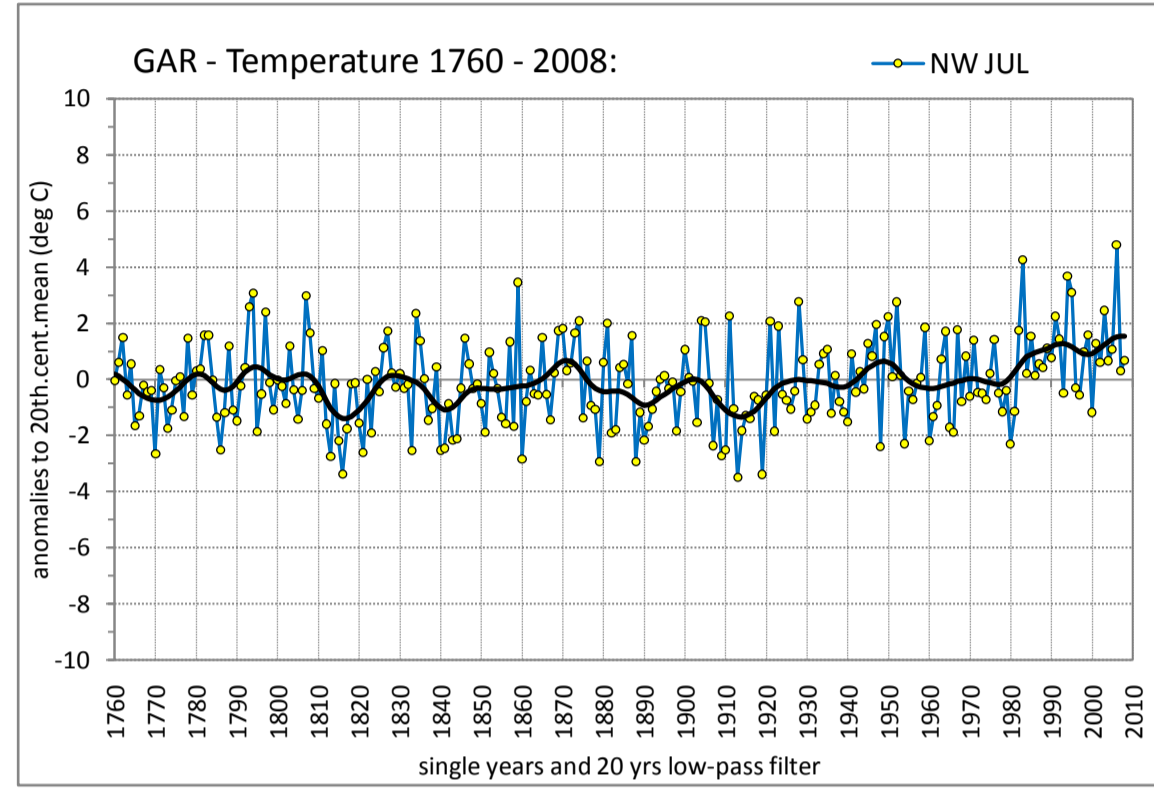

COARSE RESOLUTION SUBREGION NORTH WEST

MEAN AIR TEMPERATURE

Regionally averaged timeseries of the 29 north-western temperature stations. The charts show the anomalies to the 20th. century mean.