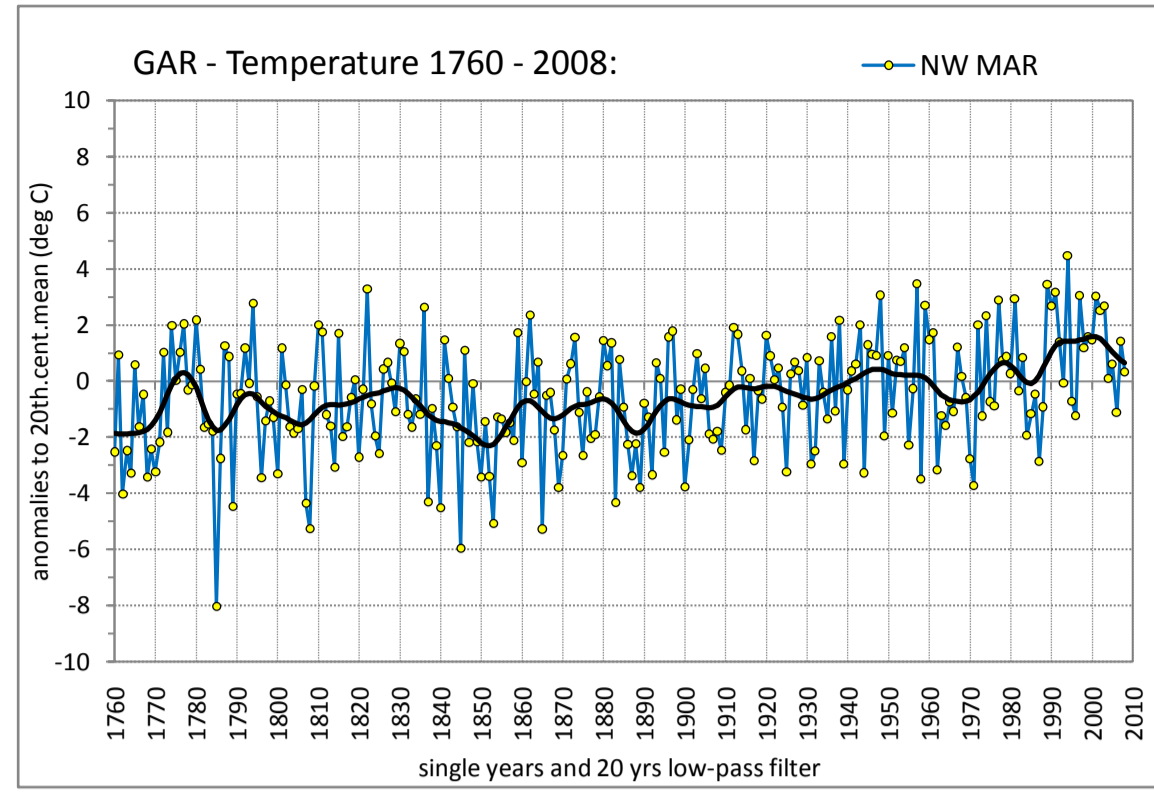

COARSE RESOLUTION SUBREGION NORTH WEST

MEAN AIR TEMPERATURE

Regionally averaged timeseries of the 29 north-western temperature stations. The charts show the anomalies to the 20th. century mean.