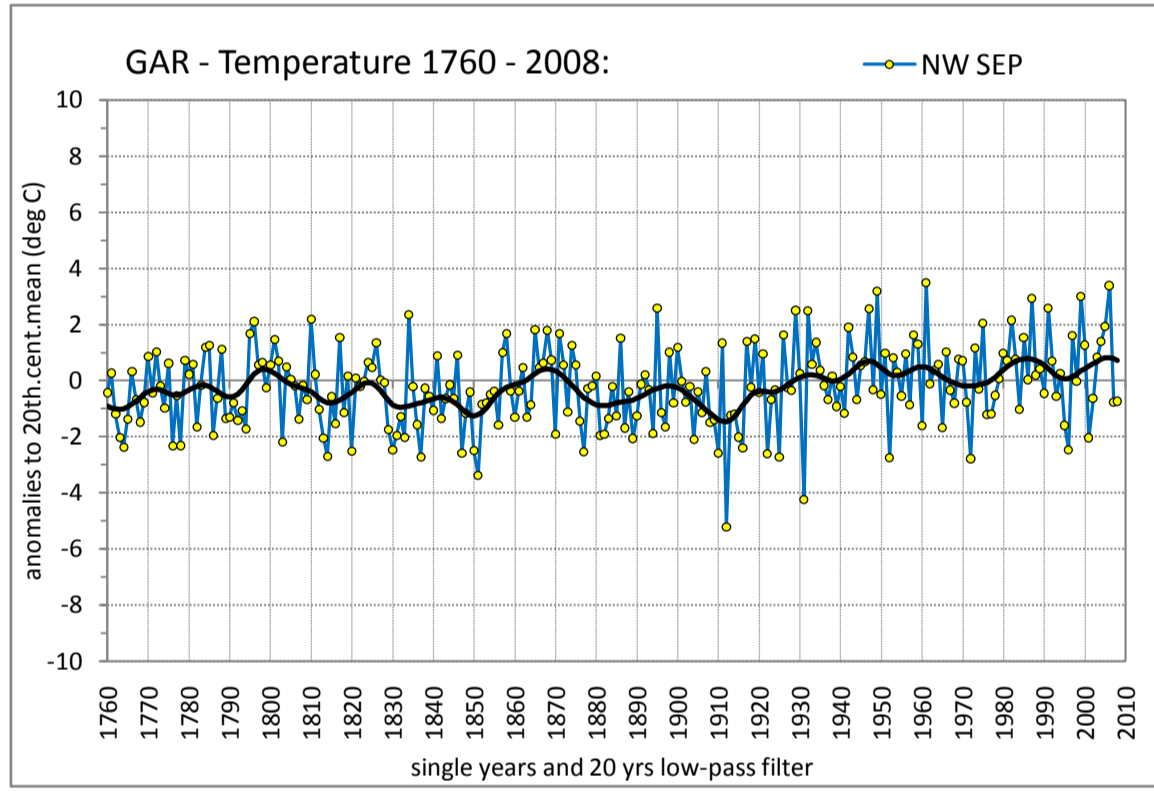

COARSE RESOLUTION SUBREGION NORTH WEST

MEAN AIR TEMPERATURE

Regionally averaged timeseries of the 29 north-western temperature stations. The charts show the anomalies to the 20th. century mean.