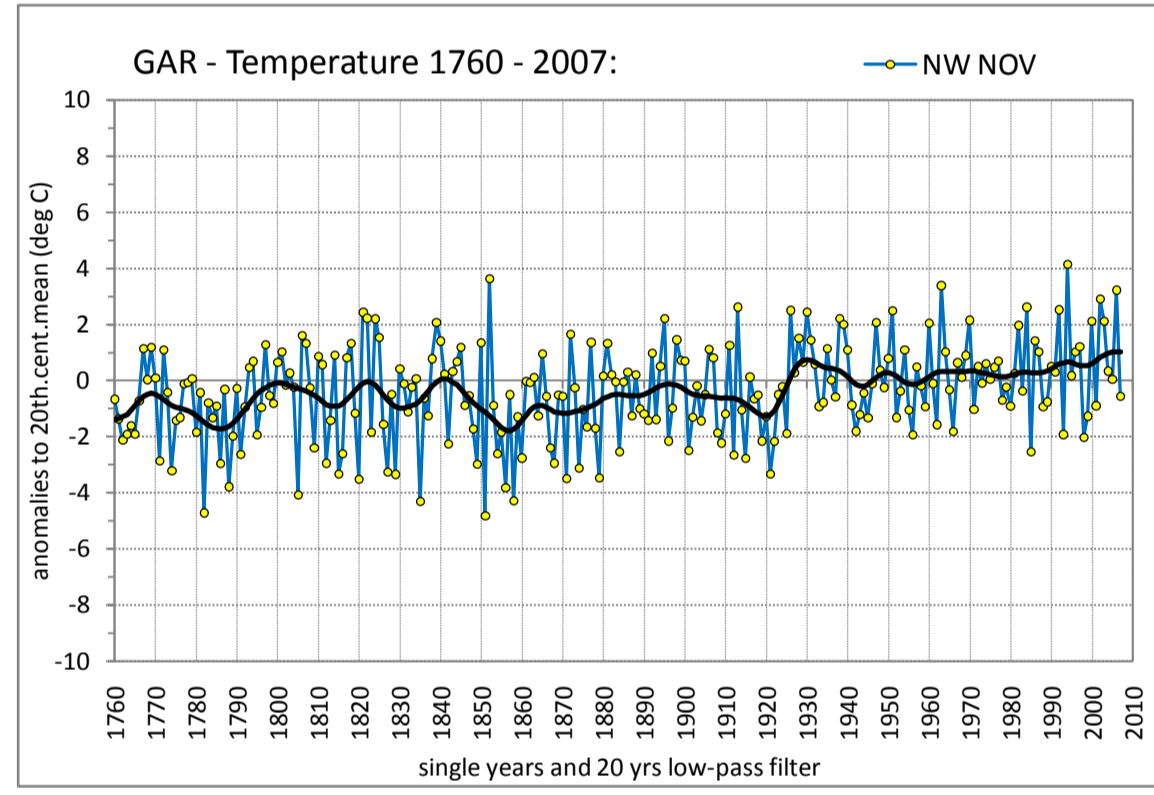

COARSE RESOLUTION SUBREGION NORTH WEST

MEAN AIR TEMPERATURE

Regionally averaged timeseries of the 29 north-western temperature stations. The charts show the anomalies to the 20th. century mean.