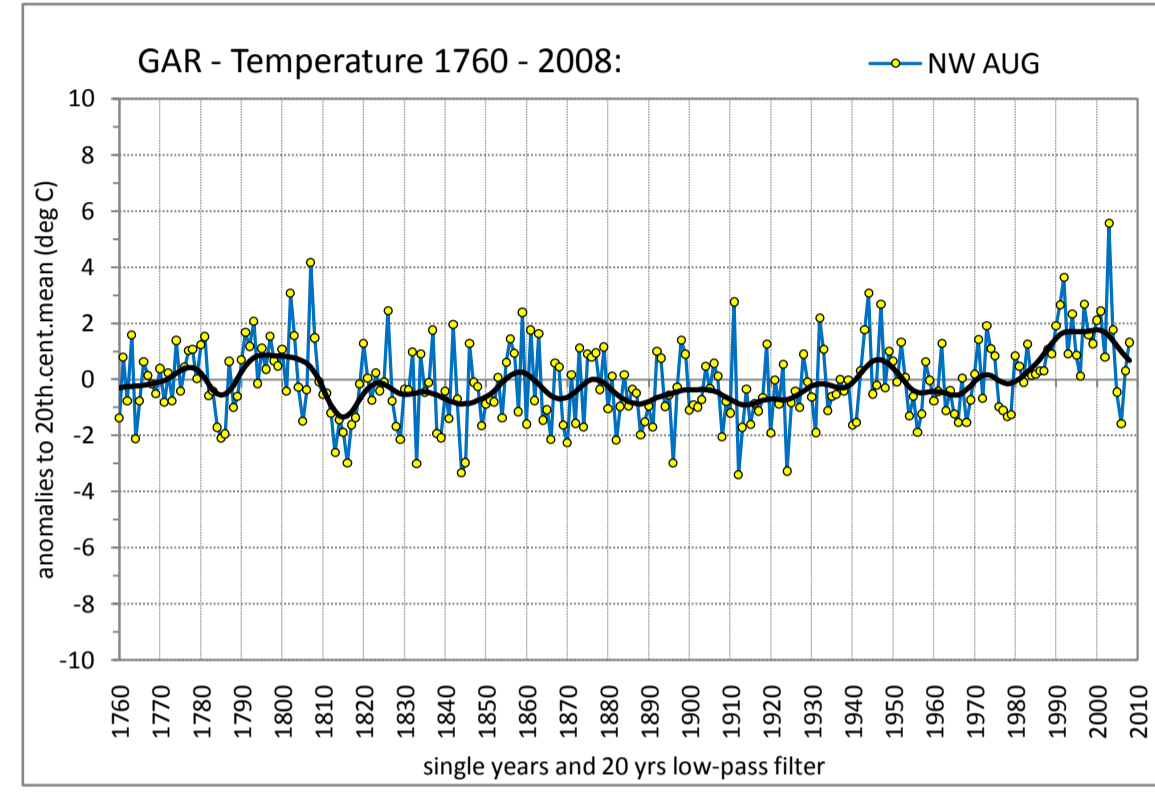

COARSE RESOLUTION SUBREGION NORTH WEST

MEAN AIR TEMPERATURE

Regionally averaged timeseries of the 29 north-western temperature stations. The charts show the anomalies to the 20th. century mean.