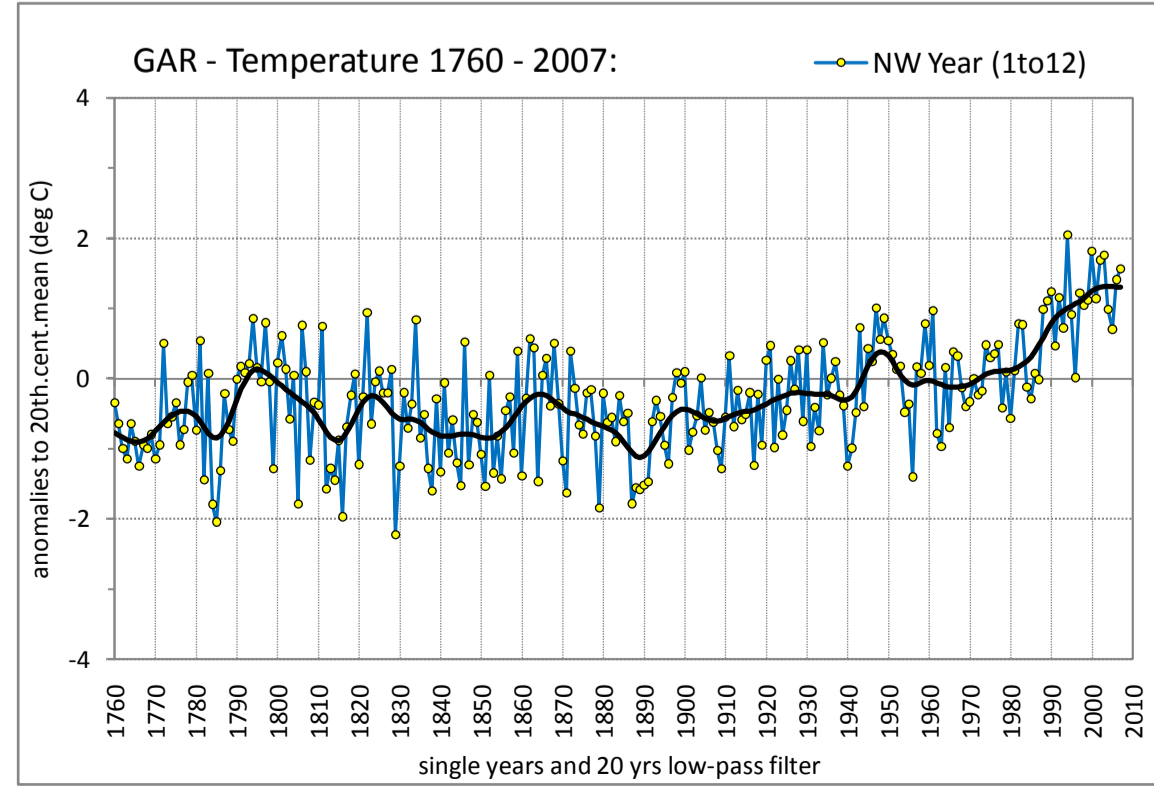

COARSE RESOLUTION SUBREGION NORTH WEST

MEAN AIR TEMPERATURE

Regionally averaged timeseries of the 29 north-western temperature stations. The charts show the anomalies to the 20th. century mean.