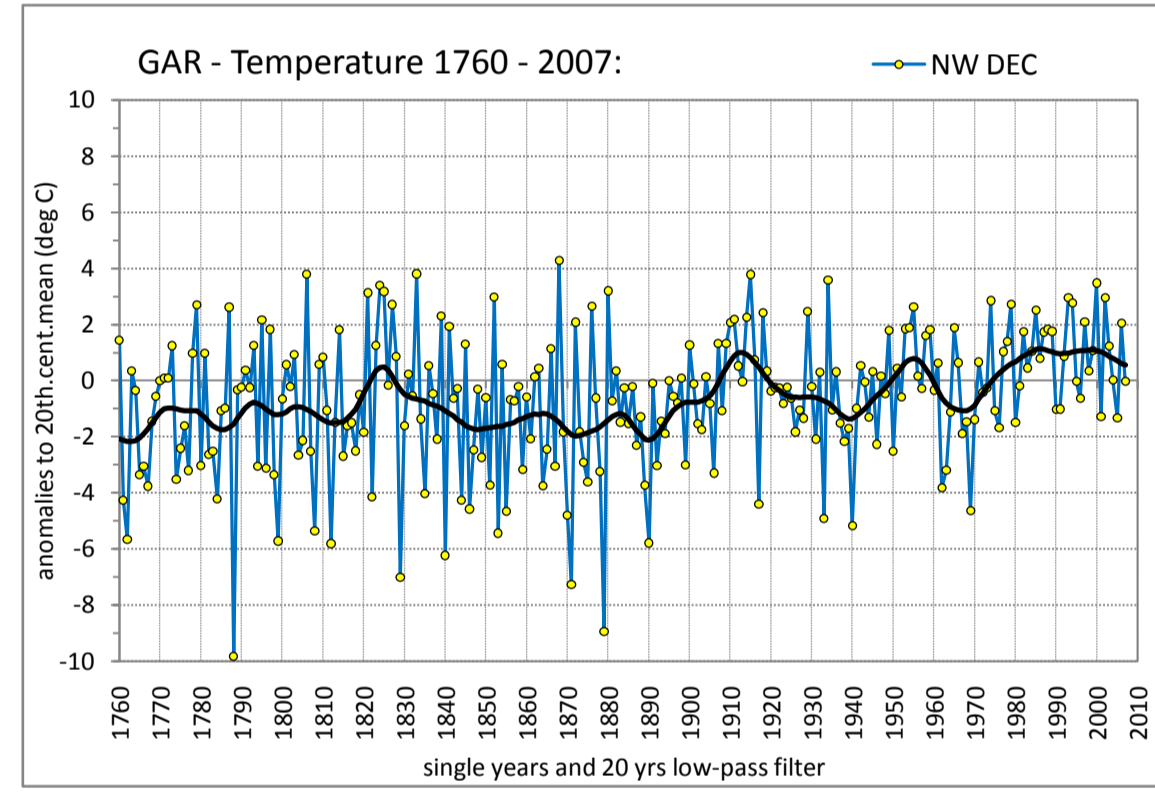

COARSE RESOLUTION SUBREGION NORTH WEST

MEAN AIR TEMPERATURE

Regionally averaged timeseries of the 29 north-western temperature stations. The charts show the anomalies to the 20th. century mean.